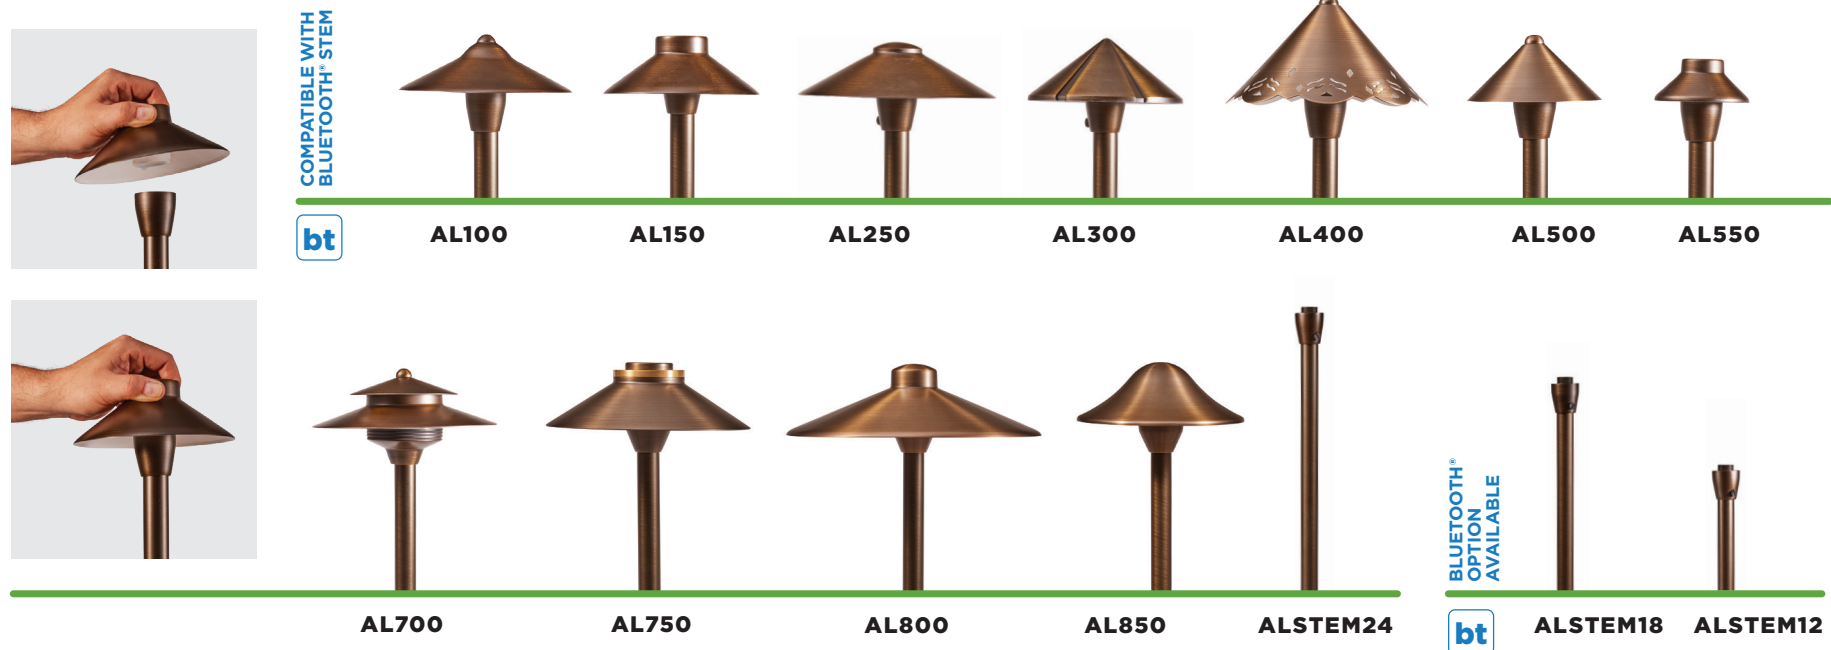

ALLIANCE

OUTDOOR LIGHTING

ACCENT/UPLIGHT

IN-GROUND

AREA & PATH

HAT/STEM COMBO SECTION

HARDSCAPE

WALL WASH