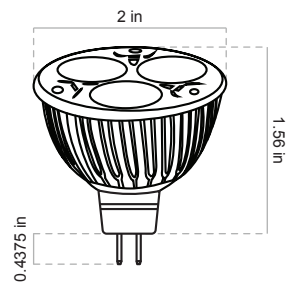

**MODEL: LMR16-LED-5W-WF | 5 WATT MR16 LED LAMP**

Compact, low-voltage lamps favored for most outdoor lighting fixtures. Standard 5 watt lamp with 60° degree beam angle. Favored for directional illumination and weather-resistant design, ideal for highlighting landscaping and architectural features with precision. Optimal power efficiency and durability, making them a reliable choice for enhancing outdoor spaces. Produces a soft white light to highlight the key features of your landscape.

<b>CONSTRUCTION:</b> Vented aluminum body and durable black plastic.	<b>PINS:</b> G4 bi-pin, dual contacts.
<b>PASSIVE COOLING:</b> Aluminum heatsink fins. Passive heat exchanger to transfer heat from device LED components to improve device performance and extend its life.	<b>WARRANTY:</b> Ten year warranty.
<b>LED SOURCE:</b> CREE XPE LED diodes delivers exceptional brightness and energy efficiency, making it an ideal for residential to commercial.	

**DIMENSIONS:**

- Height from top of pins to top of lamp \_\_\_\_\_ 1.56 inches
- Width \_\_\_\_\_ 2 inches
- Bi-Pins Length \_\_\_\_\_ 0.4375 inches
- Ship Weight \_\_\_\_\_ 0.12 pounds

**SPECIFICATIONS:**

<b>WATTS:</b> 5 watts
<b>BEAM ANGLE:</b> 60° degrees
<b>BEAM SPREAD:</b> Wide Flood
<b>LIGHT OUTPUT:</b> 310 lumens
<b>COLOR:</b> Warm White
<b>COLOR TEMPERATURE:</b> 2900K
<b>OPERATING VOLTAGE:</b> 12 - 14 volts
<b>CRI:</b> Ra>80
<b>LED SOURCE:</b> CREE XPE
<b>HALOGEN EQUIVALENT:</b> 35 watts
<b>RATED HOURS:</b> 50,000 hours
<b>AMBIENT OPERATING TEMPERATURE:</b> <72°C