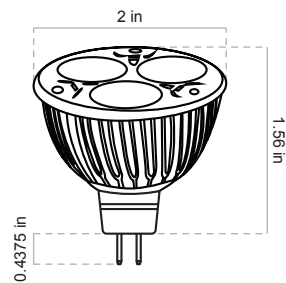

**MODEL: LMR16-LED-4W-WF | 4 WATT MR16 LED LAMP**

Compact, low-voltage lamps favored for most outdoor lighting fixtures. Standard 4 watt lamp with wide flood, 60° degree beam angle. Favored for directional illumination and weather-resistant design, ideal for highlighting landscaping and architectural features with precision. Optimal power efficiency and durability, making them a reliable choice for enhancing outdoor spaces. Produces a soft white light to accent your landscape.

<b>CONSTRUCTION:</b> Vented aluminum body and durable black plastic.	<b>PINS:</b> G4 bi-pin, dual contacts.
<b>PASSIVE COOLING:</b> Aluminum heatsink fins. Passive heat exchanger to transfer heat from device LED components to improve device performance and extend its life.	<b>WARRANTY:</b> Ten year warranty.
<b>LED SOURCE:</b> CREE XPE LED diodes delivers exceptional brightness and energy efficiency, making it an ideal for residential to commercial.	

**DIMENSIONS:**

- Height from top of pins to top of lamp \_\_\_\_\_ 1.56 inches
- Width \_\_\_\_\_ 2 inches
- Bi-Pins Length \_\_\_\_\_ 0.4375 inches
- Ship Weight \_\_\_\_\_ 0.12 pounds

**SPECIFICATIONS:**

<b>WATTS:</b> 4 watts
<b>BEAM ANGLE:</b> 60° degrees
<b>BEAM SPREAD:</b> Wide Flood
<b>LIGHT OUTPUT:</b> 250 lumens
<b>COLOR:</b> Warm White
<b>COLOR TEMPERATURE:</b> 2900K
<b>OPERATING VOLTAGE:</b> 12 - 14 volts
<b>CRI:</b> Ra>80
<b>LED SOURCE:</b> CREE XPE
<b>HALOGEN EQUIVALENT:</b> 20 watts
<b>RATED HOURS:</b> 50,000 hours
<b>AMBIENT OPERATING TEMPERATURE:</b> <72°C