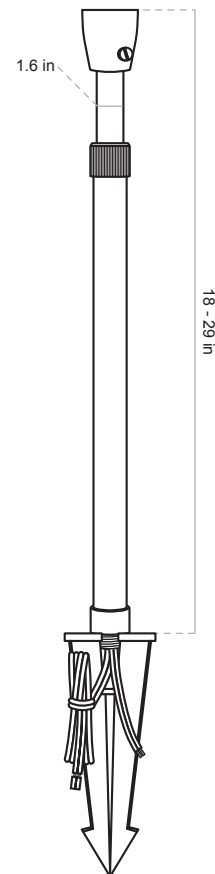

MODEL: ALSTEMADJ | G4 BIPIN AREA LIGHT STEM

Adjustable area light stem. Solid brass stem with an adjustable collar and locking set screw. Large slotted ground stake mounting is provided standard. Dual wire leads are factory-installed. Designed for easy inventory, and mix-and-match design flexibility, our area lights are ordered in two components. 1.) Choose the desired hat. 2.) Then choose your stem height and light source.

<p>CONSTRUCTION: Die-Casted solid brass collar, and stem. CNC brass thumbscrew. 1/2" NPT threading from stem to mount.</p>	<p>COLLAR: Adjustable up and down the stem to control amount of light output.</p>
<p>FINISH: Classic aged brass or premium black overcoat.</p>	<p>WIRING: Pre-Installed dual 16AWG wire leads, primary 25' wire lead, and optional 18' wire lead for daisy chaining to other fixtures. Brown wire with aged brass finish.</p>
<p>STEM: 18" - 29" adjustable brass stem.</p>	<p>WARRANTY: Lifetime warranty on fixture housing.</p>
<p>SOCKET: G4 Bi-Pin, spring-loaded, ceramic, with dual contacts.</p>	<p>CERTIFICATIONS: Complies with the requirements of UL-1838 and CAN/CSA-C22.2 No. 250.7. Identified with the ETL & cETL Listed Mark.</p>
<p>MOUNTING: Pre-installed large 8.5" plastic ground stake (STAKE-P2). Slotted for easy removal without having to cut the wire lead.</p>	

DIMENSIONS:

Stem Height _____ 18 - 29 inches
 Stem Diameter _____ 1.6 inches
 Ship Weight _____ 3.31 pounds

FINISH OPTIONS:

Aged Brass (Standard)
Premium Black Overcoat (Add -BLK)

G4 BIPIN LAMP OPTIONS:

ADD SUFFIX	WATTAGE	DELIVERED LUMENS	COLOR TEMP.
-LBIPIN-LED-200lm*	2.5	200	2700K
-LBIPIN-LED-250lm	3	250	2700K
-LBIPIN-LED-350lm	3.5	350	2700K

*= standard light source option

1/2" NPT MOUNTING OPTIONS (SOLD SEPARATELY):

STAKE-P3 – Giant Slotted 14" Plastic Ground Stake
PERMAPOST – Heavy Duty Stake with Brass Locking Nut & Stabilizing Fins
RMB – Brass Round Mounting Base
RMB-BLK – Black Overcoat Brass Round Mounting Base