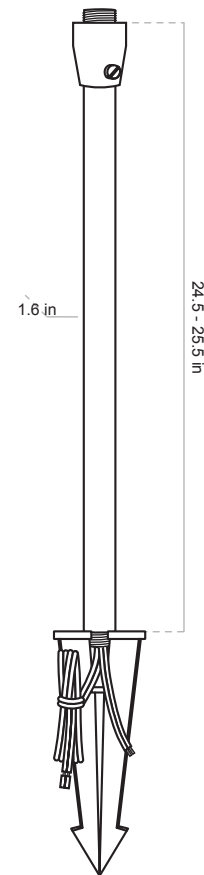

MODEL: ALSTEM24 | G4 BIPIN AREA LIGHT STEM

Versatile area light stem. Solid brass stem with an adjustable collar and locking set screw. Large slotted ground stake mounting is provided standard. Dual wire leads are factory-installed. Designed for easy inventory, and mix-and-match design flexibility, our area lights are ordered in two components. 1.) Choose the desired hat. 2.) Then choose your stem height and light source.

<p>CONSTRUCTION: Die-Casted solid brass collar, and stem. CNC brass thumbscrew. 1/2" NPT threading from stem to mount.</p>	<p>COLLAR: Adjustable up and down the stem to control amount of light output.</p>
<p>FINISH: Classic aged brass or premium black overcoat.</p>	<p>WIRING: Pre-installed dual 16AWG wire leads, primary 25' wire lead, and optional 18" wire lead for daisy chaining to other fixtures. Brown wire with aged brass finish.</p>
<p>STEM: 24" brass stem.</p>	<p>WARRANTY: Lifetime warranty on fixture housing.</p>
<p>SOCKET: G4 Bi-Pin, spring-loaded, ceramic, with dual contacts.</p>	<p>CERTIFICATIONS: Complies with the requirements of UL-1838 and CAN/CSA-C22.2 No. 250.7. Identified with the ETL & cETL Listed Mark.</p>
<p>MOUNTING: Pre-installed large 8.5" plastic ground stake (STAKE-P2). Slotted for easy removal without having to cut the wire lead.</p>	

DIMENSIONS:

- Stem Height _____ 24.5 - 25.5 inches
- Stem Diameter _____ 1.6 inches
- Ship Weight _____ 2.89 pounds

FINISH OPTIONS:

Aged Brass (Standard)
Premium Black Overcoat (Add -BLK)

G4 BIPIN LAMP OPTIONS: