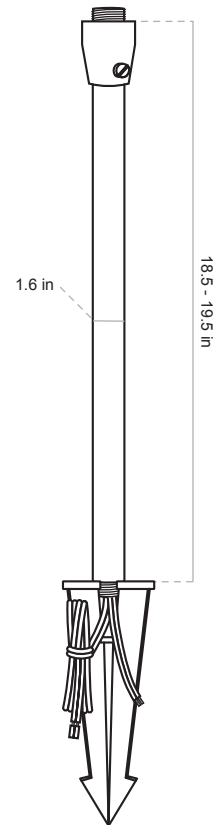

MODEL: ALSTEM18 | G4 BIPIN AREA LIGHT STEM

Versatile area light stem. Solid brass stem with an adjustable collar and locking set screw. Large slotted ground stake mounting is provided standard. Dual wire leads are factory-installed. Designed for easy inventory, and mix-and-match design flexibility, our area lights are ordered in two components. 1.) Choose the desired hat. 2.) Then choose your stem height and light source.

<p>CONSTRUCTION: Die-Casted solid brass collar, and stem. CNC brass thumbscrew. 1/2" NPT threading from stem to mount.</p>	<p>COLLAR: Adjustable up and down the stem to control amount of light output.</p>
<p>FINISH: Classic aged brass or modern premium black overcoat.</p>	<p>WIRING: Pre-installed dual 16AWG wire leads, primary 25' wire lead, and optional 18' wire lead for daisy chaining to other fixtures. Brown wire with aged brass finish, black wire with black overcoat.</p>
<p>STEM: 18" brass stem.</p>	<p>WARRANTY: Lifetime warranty on fixture housing.</p>
<p>SOCKET: G4 Bi-Pin, spring-loaded, ceramic, with dual contacts.</p>	<p>CERTIFICATIONS: Complies with the requirements of UL-1838 and CAN/CSA-C22.2 No. 250.7. Identified with the ETL & cETL Listed Mark.</p>
<p>MOUNTING: Pre-installed large 8.5" plastic ground stake (STAKE-P2). Slotted for easy removal without having to cut the wire lead.</p>	

DIMENSIONS:

Stem Height _____ 18.5 - 19.5 inches

Stem Diameter _____ 1.6 inches

Ship Weight _____ 2.58 pounds

FINISH OPTIONS:

Aged Brass (Standard)
Premium Black Overcoat (Add -BLK)

G4 BIPIN LAMP OPTIONS:

ADD SUFFIX	WATTAGE	DELIVERED LUMENS	COLOR TEMP.
-LBIPIN-LED-200lm*	2.5	200	2700K
-LBIPIN-LED-250lm	3	250	2700K
-LBIPIN-LED-350lm	3.5	350	2700K

*= standard light source option

1/2" NPT MOUNTING OPTIONS (SOLD SEPARATELY):

STAKE-P3 – Giant Slotted 14" Plastic Ground Stake
PERMAPOST – Heavy Duty Stake with Brass Locking Nut & Stabilizing Fins
RMB – Brass Round Mounting Base
RMB-BLK – Black Overcoat Brass Round Mounting Base