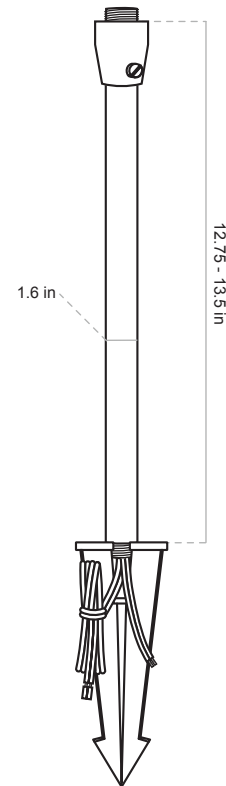

MODEL: ALSTEM12 | G4 BIPIN AREA LIGHT STEM

Versatile area light stem. Solid brass stem with an adjustable collar and locking set screw. Large slotted ground stake mounting is provided standard. Dual wire leads are factory-installed. Designed for easy inventory, and mix-and-match design flexibility, our area lights are ordered in two components. 1.) Choose the desired hat. 2.) Then choose your stem height and light source.

<p>CONSTRUCTION: Die-Casted solid brass collar, and stem. CNC brass thumbscrew. 1/2" NPT threading from stem to mount.</p>	<p>COLLAR: Adjustable up and down the stem to control amount of light output.</p>
<p>FINISH: Classic aged brass or modern premium black overcoat.</p>	<p>WIRING: Pre-installed dual 16AWG wire leads, primary 25' wire lead, and optional 18' wire lead for daisy chaining to other fixtures. Brown wire with aged brass finish, black wire with black overcoat.</p>
<p>STEM: 12" brass stem.</p>	<p>WARRANTY: Lifetime warranty on fixture housing.</p>
<p>SOCKET: G4 Bi-Pin, spring-loaded, ceramic, with dual contacts.</p>	<p>CERTIFICATIONS: Complies with the requirements of UL-1838 and CAN/CSA-C22.2 No. 250.7. Identified with the ETL & cETL Listed Mark.</p>
<p>MOUNTING: Pre-installed large 8.5" plastic ground stake (STAKE-P2). Slotted for easy removal without having to cut the wire lead.</p>	

DIMENSIONS:

Stem Height _____ 12.75 - 13.5 inches

Stem Diameter _____ 1.6 inches

Ship Weight _____ 2.36 pounds

FINISH OPTIONS:

Aged Brass (Standard)
Premium Black Overcoat (Add -BLK)

G4 BIPIN LAMP OPTIONS:

ADD SUFFIX	WATTAGE	DELIVERED LUMENS	COLOR TEMP.
-LBIPIN-LED-200lm*	2.5	200	2700K
-LBIPIN-LED-250lm	3	250	2700K
-LBIPIN-LED-350lm	3.5	350	2700K

* = standard light source option

1/2" NPT MOUNTING OPTIONS (SOLD SEPARATELY):

STAKE-P3 – Giant Slotted 14" Plastic Ground Stake
PERMAPOST – Heavy Duty Stake with Brass Locking Nut & Stabilizing Fins
RMB – Brass Round Mounting Base
RMB-BLK – Black Overcoat Brass Round Mounting Base