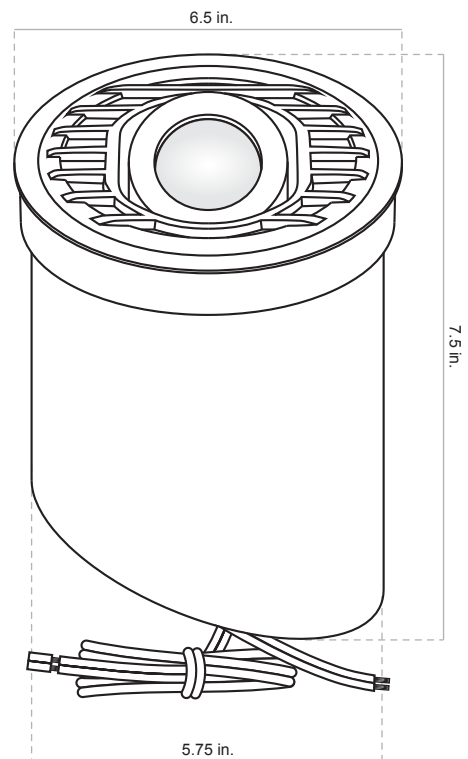

**MODEL: WL300 | MR16 WELL LIGHT**

Precisely aimable and adjustable MR16 well light for ultimate in light control. Provides the best of both worlds: flush mounting for lawn or hardscape areas and beam control. Dual wire leads are pre-installed. Ideal for up lighting walls, columns, and walk ways. Installing in areas with high foot traffic is acceptable.

**AIMING:** Lamp height adjustable on a brass track (grooves to lock settings) and a swivel mount for directional aiming of beam.

**SOCKET:** MR16, spring-loaded, ceramic, dual contacts, & lamp clips.

**WIRING:** Pre-Installed dual 16AWG wire leads, primary 25' wire lead, and optional 18' wire lead for daisy chaining to other fixtures. Brown wire.

Lid Diameter \_\_\_\_\_ 6.5 inches

Buried Fixture Height \_\_\_\_\_ 7.5 inches

Can Diameter \_\_\_\_\_ 5.75 inches

Ship Weight \_\_\_\_\_ 4.21 pounds

**IMPORTANT NOTE:**

Illustration depicts adjustable lamp height feature on a brass track (grooves to lock settings) and a swivel mount for directional aiming of beam.