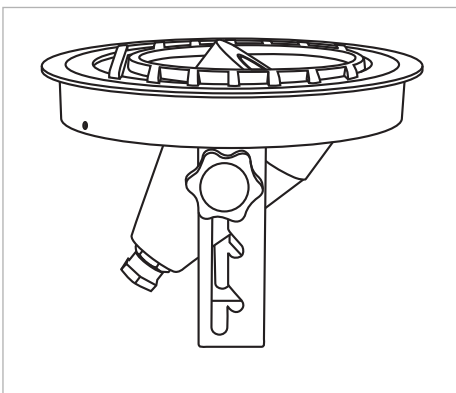

**MODEL: WL300 | MR16 WELL LIGHT**

Precisely aimable and adjustable MR16 well light for ultimate in light control. Provides the best of both worlds: flush mounting for lawn or hardscape areas and beam control. Dual wire leads are pre-installed. Ideal for up lighting walls, columns, and walk ways. Installing in areas with high foot traffic is acceptable.

**AIMING:** Lamp height adjustable on a brass track (grooves to lock settings) and a swivel mount for directional aiming of beam.

**SOCKET:** MR16, spring-loaded, ceramic, dual contacts, & lamp clips.

**WIRING:** Pre-Installed dual 16AWG wire leads, primary 25' wire lead, and optional 18' wire lead for daisy chaining to other fixtures. Brown wire.

Lid Diameter \_\_\_\_\_ 6.5 inches

Buried Fixture Height \_\_\_\_\_ 7.5 inches

Can Diameter \_\_\_\_\_ 5.75 inches

Ship Weight \_\_\_\_\_ 4.21 pounds

**IMPORTANT NOTE:**

Illustration depicts adjustable lamp height feature on a brass track (grooves to lock settings) and a swivel mount for directional aiming of beam.