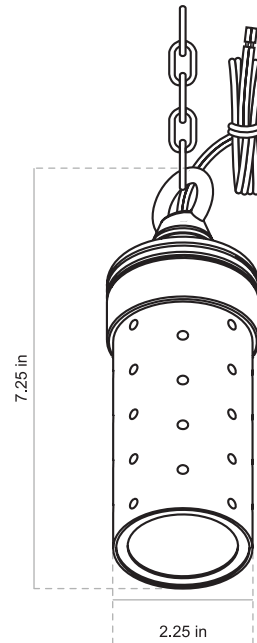

**MODEL: HL200-BT | INTEGRATED BT HANGING LIGHT**

An all-purpose hanging downlight with star-light cutout shroud and integrated Bluetooth® RGBW LED module. Lighting module integrates with Alliance's bt System and is controlled with bt System mobile app. Supplied with 18" mounting chain. Perfect for any patio, front porch, dining area, gazebo, or outdoor entertainment area.

<p><b>CONSTRUCTION:</b> Die-Casted solid brass fixture.</p>	<p><b>LIGHT SOURCE:</b> Integrated Bluetooth® LED module pre-connected to the lead.</p>
<p><b>FINISH:</b> Classic aged brass or premium black overcoat</p>	<p><b>WIRING:</b> Pre-Installed 25' wire lead. Brown wire.</p>
<p><b>SHROUD:</b> Solid cast brass, with star-lighting perforations.</p>	<p><b>WARRANTY:</b> 10 year warranty on LED components and fixture housing.</p>
<p><b>MOUNTING:</b> Pre-Installed 18" hanging chain. Loop on top of fixture can also be attached with nursery tape, guy wire, etc.</p>	<p><b>CERTIFICATIONS:</b> Complies with the requirements of UL-1838 and CAN/CSA-C22.2 No. 250.7. Identified with the ETL &amp; cETL Listed Mark.</p>

**DIMENSIONS:**

Top of Chain Loop to End of Shroud	7.25 inches
Shroud Diameter	2.25 inches
Ship Weight	2.81 pounds

**FINISH OPTIONS:**

Aged Brass (Standard)
Premium Black Overcoat (Add -BLK)

**INTEGRATED RGBW LED BLUETOOTH® MODULE DETAILS:**

<b>WATTS:</b> 4W - 8W
<b>OPERATING VOLTAGE:</b> 10 VAC - 14 VAC
<b>LUMEN OUTPUT:</b> 10lm - 350lm
<b>BEAM SPREAD:</b> 40°
<b>CRI:</b> Ra>80
<b>CCT OPTIONS:</b> 2700K, 3000K, 4000K
<b>RGBW OPTIONS:</b> Unlimited color wheel, quick preset options for red, green blue, amber, and purple
<b>DIMMING:</b> 1% - 100% option available for all colors.