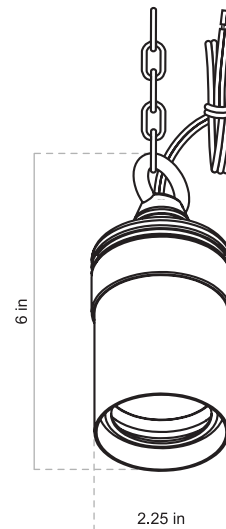

MODEL: HL100-BT | INTEGRATED BT HANGING LIGHT

An all-purpose hanging downlight with adjustable extendable shroud and integrated Bluetooth® RGBW LED module. Lighting module integrates with Alliance's bt System and is controlled with bt System mobile app. Supplied with 18" mounting chain. Perfect for any patio, front porch, dining area, gazebo, or outdoor entertainment area.

<p>CONSTRUCTION: Die-Casted solid brass fixture.</p> <p>FINISH: Classic aged brass or premium black overcoat</p> <p>SHROUD: Extendable brass shroud.</p> <p>MOUNTING: Pre-Installed 18" hanging chain. Loop on top of fixture can also be attached with nursery tape, guy wire, etc.</p>	<p>LIGHT SOURCE: Integrated Bluetooth® LED module pre-connected to the lead.</p> <p>WIRING: Pre-Installed 25' wire lead. Brown wire.</p> <p>WARRANTY: 10 year warranty on LED components and fixture housing.</p> <p>CERTIFICATIONS: Complies with the requirements of UL-1838 and CAN/CSA-C22.2 No. 250.7. Identified with the ETL & cETL Listed Mark.</p>
--	---

DIMENSIONS:

Top of Chain Loop to End of Shroud _____	6 - 7 inches
Shroud Diameter _____	2.25 inches
Ship Weight _____	2.81 pounds

FINISH OPTIONS:

Aged Brass (Standard)
Premium Black Overcoat (Add -BLK)

INTEGRATED RGBW LED BLUETOOTH® MODULE DETAILS:

WATTS: 2W - 6W
OPERATING VOLTAGE: 10 VAC - 14 VAC
LUMEN OUTPUT: 10lm - 350lm
BEAM SPREAD: 40°
CRI: Ra>80
CCT OPTIONS: 2700K, 3000K, 4000K
RGBW OPTIONS: Unlimited color wheel, quick preset options for red, green blue, amber, and purple
DIMMING: 1% - 100% option available for all colors.