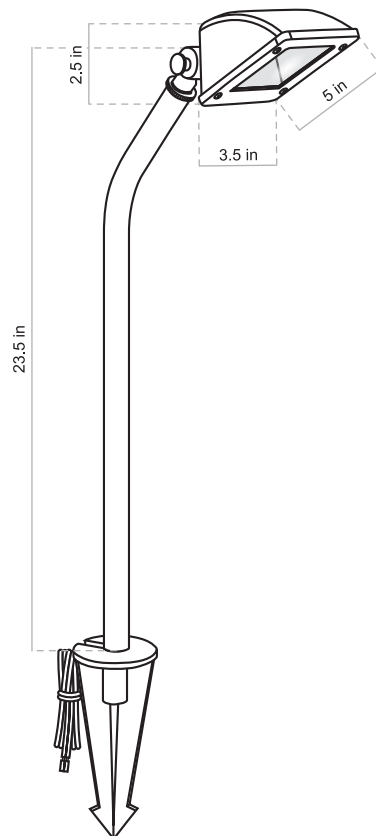

**MODEL: GOLF100 | G4 BIPIN AREA FLOOD LIGHT**

Specialty fixture for wide, glare-free lighting of putting greens, tee boxes, bocce ball courts, paved areas and displays. 23" stem with 45-degree angle keeps beam below eye level while wash effect provides wide dispersal. Die-cast brass G4-based head comes attached to brass face plate with clear flat lens and can be angled up and down using a brass thumbscrew to adjust the throw of the beam spread. Large plastic ground stake and 25' wire lead is provided for convenient installations.

**CONSTRUCTION:** Solid brass head and brass 45° stem, 1/2" NPT threading from stem to mount.

**FINISH:** Classic aged brass or premium black overcoat.

**LENS:** Clear flat glass lens.

**SOCKET:** G4 Bi-Pin, spring-loaded, ceramic, with dual contacts.

**MOUNTING:** Pre-installed large 8.5" plastic ground stake (STAKE-P2). Slotted for easy removal without having to cut the wire lead.

**WIRING:** Pre-Installed 25' wire lead. Brown wire.

**WARRANTY:** Lifetime warranty on fixture housing.

**CERTIFICATIONS:** Complies with the requirements of UL-1838 and CAN/CSA-C22.2 No. 250.7. Identified with the ETL & cETL Listed Mark.

**DIMENSIONS:**

Height from Top of Stake to Knuckle	_____	23.5 inches
Head Height	_____	2.5 inches
Head Width	_____	3.5 inches
Head Length	_____	5 inches
Ship Weight	_____	4.96 pounds