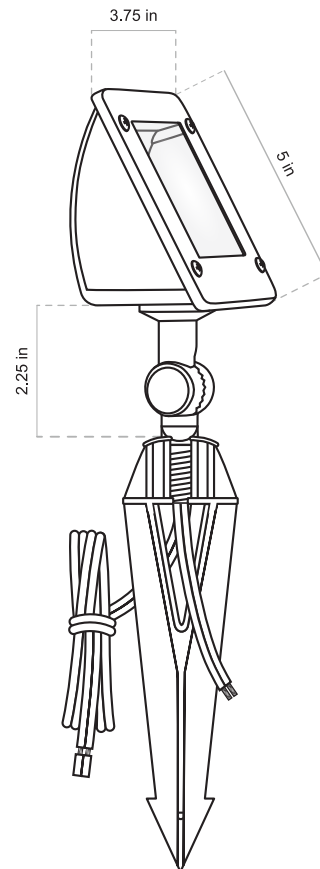

MODEL: FL100 | G4 BIPIN FLOOD LIGHT

Medium G4 based wall wash light. Die-cast fixture uses a solid brass knuckle and thumbscrew to adjust to the ideal angle. Brass faceplate includes a flat glass lens and is secured with 4 color matched screws. Small plastic slotted stake is provided. Dual wire lead comes pre-connected to the ceramic socket. Ideal for washing walls, planter areas and pathways with a wide flood of light. Not ideal for high foot traffic areas.

SOCKET: G4 Bi-Pin, spring-loaded, ceramic, with dual contacts.

MOUNTING: Pre-installed standard 8" plastic ground stake (STAKE-P1). Slotted for easy removal without having to cut the wire lead.

WIRING: Pre-Installed dual 16AWG wire leads, primary 25' wire lead, and optional 18" wire lead for daisy chaining to other fixtures. Brown wire with aged brass finish, black wire with black overcoat.

WARRANTY: Lifetime warranty on fixture housing.

CERTIFICATIONS: Complies with the requirements of UL-1838 and CAN/CSA-C22.2 No. 250.7. Identified with the ETL & cETL Listed Mark.

DIMENSIONS:

Head Height _____ 5 inches

Head Width _____ 3.75 inches

Top of Stake to Knuckle _____ 2.25 inches

Ship Weight _____ 2.89 pounds

FINISH OPTIONS:

Aged Brass (Standard)
Premium Black Overcoat (Add -BLK)

G4 BIPIN LAMP OPTIONS:

ADD SUFFIX	WATTAGE	DELIVERED LUMENS	COLOR TEMP.
-LBIPIN-LED-200lm*	2.5	200	2700K
-LBIPIN-LED-250lm	3	250	2700K
-LBIPIN-LED-350lm	3.5	350	2700K