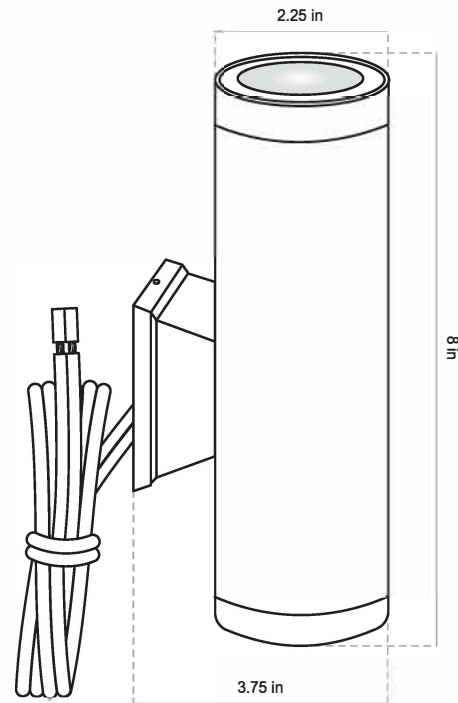

MODEL: WS350-BT | INTEGRATED BT WALL SCONCE LIGHT

Modern professional-grade wall sconce light with integrated Bluetooth® RGBW LED module. This sleek and slender fixture features dual light output from top and bottom to create a decorative glow on exterior walls, lanais, pergolas and gazebos. Lighting module integrates with Alliance's bt System and is controlled with the Alliance bt app. A mounting plate anchors to the mounting surface and the fixture locks into the plate using two color matched screws.

<p>CONSTRUCTION: Solid cast brass fixture and stainless steel mounting plate.</p> <p>FINISH: Classic aged brass, modern premium black overcoat, or simple premium white overcoat.</p> <p>LENS: (2) clear shock-resistant glass lens installed.</p> <p>LIGHT SOURCE: (2) Integrated Bluetooth® LED module pre-connected to the lead.</p>	<p>WIRING: Pre-Installed 25' wire lead. Brown wire.</p> <p>MOUNTING: Stainless steel concealed mounting plate. Fixture attaches to mounting plate with color-matched screws.</p> <p>WARRANTY: 10 year warranty on LED components and fixture housing.</p> <p>CERTIFICATIONS: Complies with the requirements of UL-1838 and CAN/CSA-C22.2 No. 250.7. Identified with the ETL & cETL Listed Mark.</p>
---	---

DIMENSIONS:

Fixture Height	_____	8 inches
Fixture Width	_____	2.25 inches
Fixture Depth	_____	3.75 inches
Ship Weight	_____	3.13 pounds

FINISH OPTIONS:

Aged Brass (Standard)
Premium Black Overcoat (Add -BLK)
Premium White Overcoat (Add -WHT)