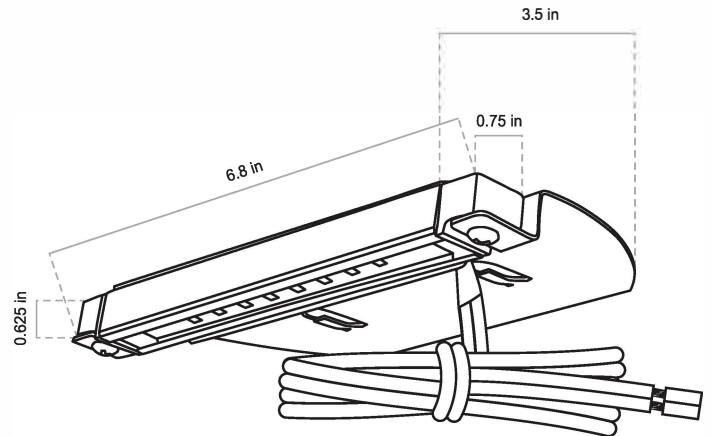

**MODEL: SL75-LED | INTEGRATED LED LEDGE LIGHT**

Small professional-grade integrated LED ledge light. This discreet ledge light features a wide beam angle, making it perfect for illuminating shorter walls at night while remaining hidden during the day. Designed for installation under caps using the mounting bracket or remove the bracket to surface mount directly to decks or railings. Diffusing accessories are included as optional methods to reduce glare. Wood anchors are provided; for other surfaces, please select appropriate anchors. It is recommended to leave some slack in the wire to facilitate future maintenance.

<p><b>CONSTRUCTION:</b> Solid cast brass fixture and optional glare shield. Removeable stainless steel mounting plate included.</p>	<p><b>WIRING:</b> Pre-Installed 10' wire lead. Brown wire with aged brass finish, black wire with black overcoat.</p>
<p><b>FINISH:</b> Classic aged brass or modern premium black overcoat.</p>	<p><b>WARRANTY:</b> 10 year warranty on LED components and fixture housing.</p>
<p><b>LENS:</b> Optional frosted polycarbonate lens included.</p>	<p><b>CERTIFICATIONS:</b> Complies with the requirements of UL-1838 and CAN/CSA-C22.2 No. 250.7. Identified with the ETL &amp; cETL Listed Mark.</p>
<p><b>LIGHT SOURCE:</b> Integrated LED module pre-connected to the wire lead.</p>	
<p><b>MOUNTING:</b> Removeable stainless steel bracket installed.</p>	

**DIMENSIONS:**

Bracket Width _____	6.8 inches
Bracket Depth _____	3.5 inches
LED Housing Height _____	0.625 inches
LED Housing Depth _____	0.75 inches
Ship Weight _____	1.19 pounds

**FINISH OPTIONS:**

Aged Brass (Standard)
Premium Black Overcoat (Add -BLK)