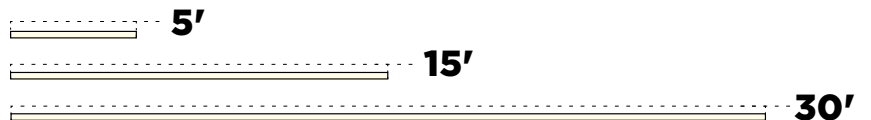

Models Available:

TAPE-LED-5FT	5' length, Integrated Soft White LED
TAPE-BT-5FT	5' length, Integrated RGBW LED, control with BT App
TAPE-LED-15FT	15' length, Integrated Soft White LED
TAPE-BT-15FT	15' length, Integrated RGBW LED, control with BT App
TAPE-LED-30FT	30' length, Integrated Soft White LED