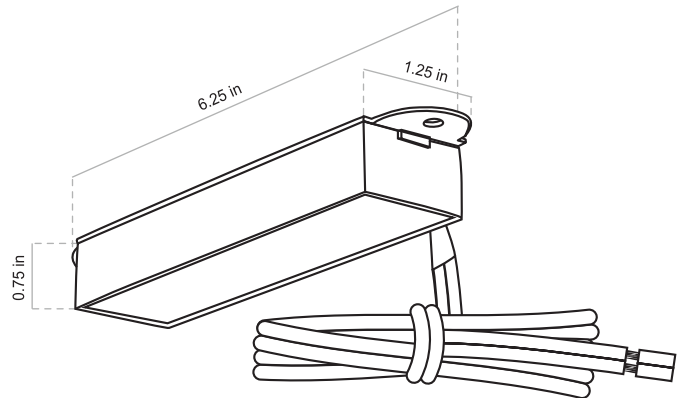

**MODEL: SL60-BT | INTEGRATED BT LEDGE LIGHT**

Small surface mounted ledge light with integrated Bluetooth® RGBW LED module. This discreet ledge light features a wide output to illuminate walls from beneath the wall cap. Designed for installation in existing walls using the mounting ears. Lighting module integrates with Alliance's bt System and is controlled with bt System mobile app. Wood anchors are provided; for other surfaces, please select appropriate anchors. It is recommended to leave some slack in the wire to facilitate future maintenance.

|   |   |
|---|---|
| <b>CONSTRUCTION:</b> Solid cast brass fixture, integrated mounting plate.                             | <b>WIRING:</b> Pre-Installed 25' wire lead. Brown wire with aged brass finish, black wire with black overcoat.                            |
| <b>FINISH:</b> Classic aged brass or modern premium black overcoat.                                   | <b>WARRANTY:</b> 10 year warranty on LED components and fixture housing.  |
| <b>LENS:</b> Frosted polycarbonate lens installed.  | <b>CERTIFICATIONS:</b> Complies with the requirements of UL-1838 and CAN/CSA-C22.2 No. 250.7. Identified with the ETL & cETL Listed Mark. |
| <b>LIGHT SOURCE:</b> Integrated Bluetooth® LED module pre-connected to the lead.                      |   |
| <b>MOUNTING:</b> Integrated mounting plate ears. Designed for surface mounting to rails, decks, etc.. |   |

**DIMENSIONS:**

|                      |       |             |
|----------------------|-------|-------------|
| Fixture Width        | _____ | 5 inches    |
| Fixture Depth        | _____ | 1.25 inches |
| Fixture Height       | _____ | 0.75 inches |
| Mounting Plate Width | _____ | 6.25 inches |
| Ship Weight          | _____ | 1.65 pounds |