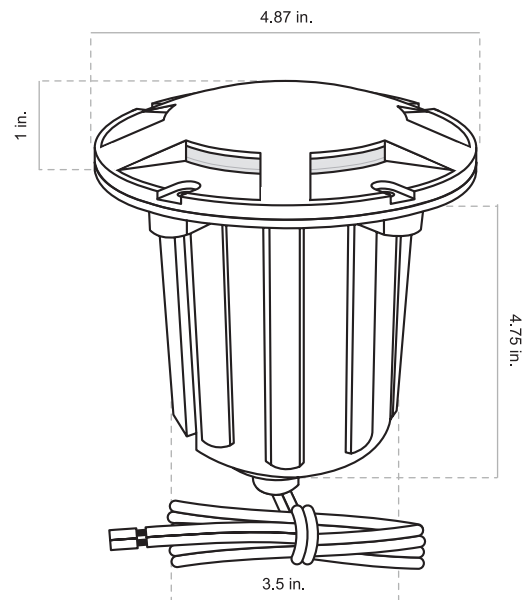

MODEL: GL390 | MR16 IN-GROUND LIGHT

Medium non-corrosive in-ground light. MR16 lamp purchased separately. Brass top with 4 openings provides 360° of directional light output ensuring even illumination of the surrounding area, ideal for providing safe navigation near pathways. Socket is mounted on a swivel for aiming light beam. Core-drill for placement into hardscapes or dig a small hole into softscapes. Not intended to be submerged or placed in wet areas. Ok for foot traffic, but not suitable for areas where they may be driven over by vehicles.

CONSTRUCTION: Non-corrosive poly housing base. Solid brass top with stainless steel screws.

FINISH: Classic aged brass or modern premium black overcoat.

LID: 360° light pattern, brass lid with clear glass lens. Attached with 5 color-matched stainless steel screws.

SOCKET: MR16, spring-loaded, ceramic, dual contacts, & lamp clips.

WIRING: Pre-Installed 60" 16AWG SVT wire lead, black.

WARRANTY: Lifetime warranty on fixture housing.

CERTIFICATIONS: Complies with the requirements of UL-1838 and CAN/CSA-C22.2 No. 250.7. Identified with the ETL & cETL Listed Mark.

DIMENSIONS:

Lid Diameter _____ 4.87 inches

Lid Height _____ 1 inch

Base Diameter _____ 3.5 inches

Base Height _____ 4.75 inches

Ship Weight _____ 2.33 pounds

FINISH OPTIONS:

Aged Brass (Standard)
Premium Black Overcoat (Add <i>-BLK</i>)