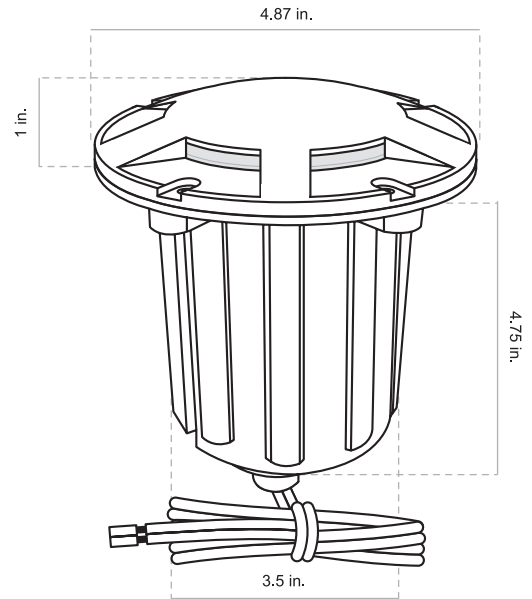

**MODEL: GL390-BT | INTEGRATED BT IN-GROUND LIGHT**

Medium non-corrosive in-ground light with integrated Bluetooth® RGBW LED module. Brass top with 4 openings provides 360° of directional light output ensuring even illumination of the surrounding area, ideal for providing safe navigation near pathways. Lighting module integrates with Alliance's bt System and is controlled with bt System mobile app. Core-drill for placement into hardscapes or dig a small hole into softscapes. Not intended to be submerged or placed in wet areas. Ok for foot traffic, but not suitable for areas where they may be driven over by vehicles.

<p><b>CONSTRUCTION:</b> Non-corrosive poly housing base. Solid brass top with stainless steel screws.</p> <p><b>FINISH:</b> Classic aged brass or modern premium black overcoat.</p> <p><b>LID:</b> 360° light pattern, brass lid with clear glass lens. Attached with 5 color-matched stainless steel screws.</p> <p><b>LIGHT SOURCE:</b> Integrated Bluetooth® LED module pre-connected to the lead.</p>	<p><b>WIRING:</b> Pre-Installed 60" 16AWG SVT wire lead, black.</p> <p><b>WARRANTY:</b> 10 year warranty on LED components and fixture housing.</p> <p><b>CERTIFICATIONS:</b> Complies with the requirements of UL-1838 and CAN/CSA-C22.2 No. 250.7. Identified with the ETL &amp; cETL Listed Mark.</p>
--	--

**DIMENSIONS:**

- Lid Diameter \_\_\_\_\_ 4.87 inches
- Lid Height \_\_\_\_\_ 1 inch
- Base Diameter \_\_\_\_\_ 3.5 inches
- Base Height \_\_\_\_\_ 4.75 inches
- Ship Weight \_\_\_\_\_ 2.33 pounds

**FINISH OPTIONS:**