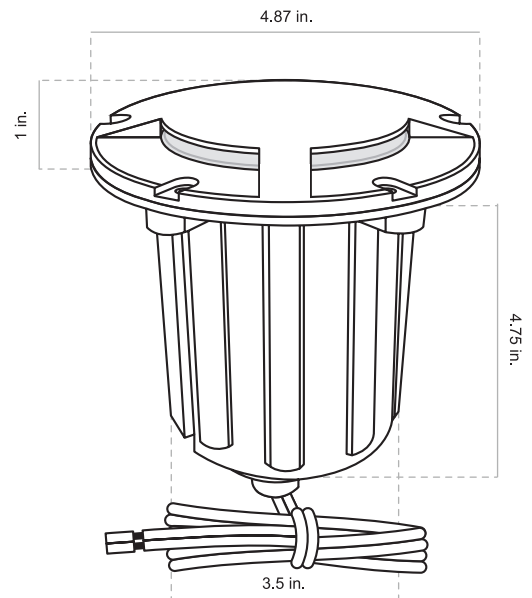

MODEL: GL380 | MR16 IN-GROUND LIGHT

Medium non-corrosive in-ground light. MR16 lamp purchased separately. Brass top with 180° output is ideal for highlighting specific landscape features without spilling light into unwanted areas. Socket is mounted on a swivel for aiming light beam. Core-drill for placement into hardscapes or dig a small hole into softscapes. Not intended to be submerged or placed in wet areas. OK for foot traffic, but not suitable for areas where they may be driven over by vehicles.

<p>CONSTRUCTION: Non-corrosive poly housing base. Solid brass top with stainless steel screws.</p> <p>FINISH: Classic aged brass or modern premium black overcoat.</p> <p>LID: 180° output brass lid with clear glass lens. Attached with 5 color-matched stainless steel screws.</p> <p>SOCKET: MR16, spring-loaded, ceramic, dual contacts, & lamp clips.</p>	<p>WIRING: Pre-Installed 60" 16AWG SVT wire lead, black.</p> <p>WARRANTY: Lifetime warranty on fixture housing.</p> <p>CERTIFICATIONS: Complies with the requirements of UL-1838 and CAN/CSA-C22.2 No. 250.7. Identified with the ETL & cETL Listed Mark.</p>
---	--

DIMENSIONS:

Lid Diameter	4.87 inches
Lid Height	1 inch
Base Diameter	3.5 inches
Base Height	4.75 inches
Ship Weight	2.34 pounds

FINISH OPTIONS:

Aged Brass (Standard)
Premium Black Overcoat (Add <i>-BLK</i>)