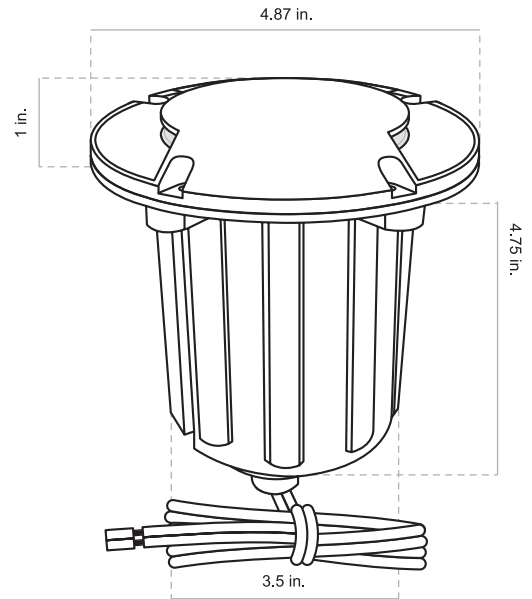

MODEL: GL370 | MR16 IN-GROUND LIGHT

Medium non-corrosive in-ground light. MR16 lamp purchased separately. Brass top with opposing sides output provides balanced illumination on both sides of the fixture, ideal for contrasting areas such as walkways on one side and grassy areas on the other. Socket is mounted on a swivel for aiming light beam. Core-drill for placement into hardscapes or dig a small hole into softscapes. Not intended to be submerged or placed in wet areas. Ok for foot traffic, but not suitable for areas where they may be driven over by vehicles.

<p>CONSTRUCTION: Non-corrosive poly housing base. Solid brass top with stainless steel screws.</p>	<p>WIRING: Pre-Installed 60" 16AWG SVT wire lead, black.</p>
<p>FINISH: Classic aged brass or modern premium black overcoat.</p>	<p>WARRANTY: Lifetime warranty on fixture housing.</p>
<p>LID: Opposing sides output brass lid with clear glass lens. Attached with 5 color-matched stainless steel screws.</p>	<p>CERTIFICATIONS: Complies with the requirements of UL-1838 and CAN/CSA-C22.2 No. 250.7. Identified with the ETL & cETL Listed Mark.</p>
<p>SOCKET: MR16, spring-loaded, ceramic, dual contacts, & lamp clips.</p>	

DIMENSIONS:

- Lid Diameter _____ 4.87 inches
- Lid Height _____ 1 inch
- Base Diameter _____ 3.5 inches
- Base Height _____ 4.75 inches
- Ship Weight _____ 2.41 pounds

FINISH OPTIONS:

Aged Brass (Standard)
Premium Black Overcoat (Add <i>-BLK</i>)