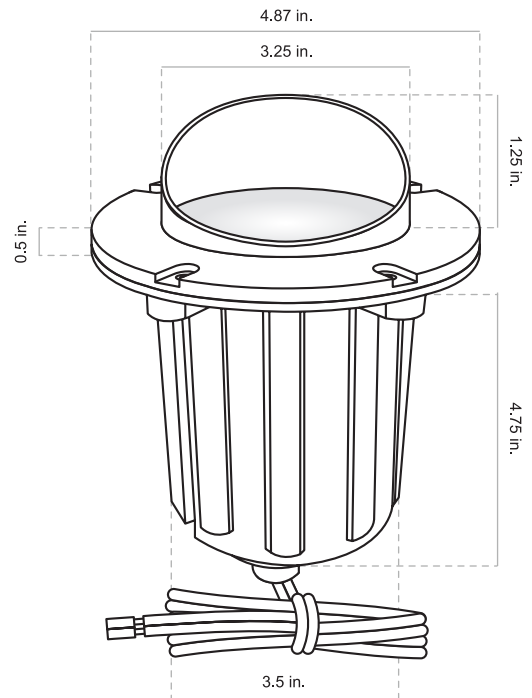

**MODEL: GL350 | MR16 IN-GROUND LIGHT**

Medium non-corrosive in-ground light. MR16 lamp purchased separately. Shrouded convex lens ideal for wall washing and directional uplighting. Socket is mounted on a swivel for aiming light beam. Core-drill for placement into hardscapes or dig a small hole into softscapes. Not intended to be submerged or placed in wet areas. Ok for foot traffic, but not suitable for areas where they may be driven over by vehicles.

**CONSTRUCTION:** Non-corrosive poly housing base. Solid brass top with stainless steel screws.

**FINISH:** Classic aged brass or modern premium black overcoat.

**LID:** Cast brass opened shroud lid with clear glass lens. Attached with 5 color-matched stainless steel screws.

**SOCKET:** MR16, spring-loaded, ceramic, dual contacts, & lamp clips.

**WIRING:** Pre-Installed 60" 16AWG SVT wire lead, black.

**WARRANTY:** Lifetime warranty on fixture housing.

**CERTIFICATIONS:** Complies with the requirements of UL-1838 and CAN/CSA-C22.2 No. 250.7. Identified with the ETL & cETL Listed Mark.

**DIMENSIONS:**

Lid Diameter	_____	4.87 inches
Lid Height	_____	2 inches
Shroud Diameter	_____	3.25 inches
Shroud Height	_____	1.25 inches
Base Diameter	_____	3.5 inches
Base Height	_____	4.75 inches
Ship Weight	_____	2.22 pounds