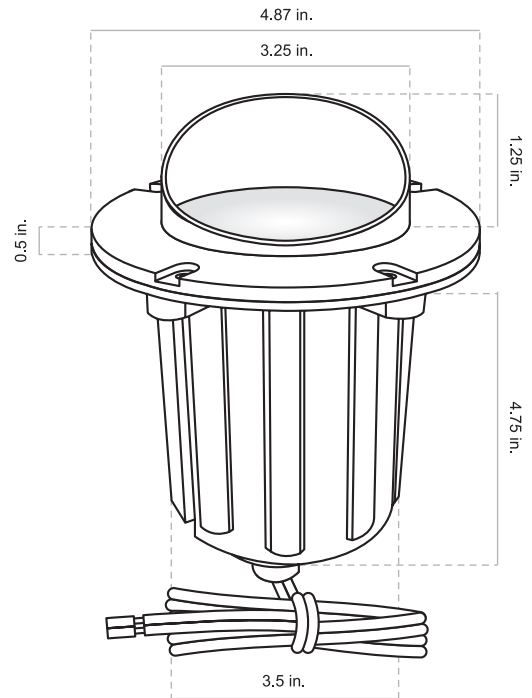

**MODEL: GL350-BT | INTEGRATED BT IN-GROUND LIGHT**

Medium non-corrosive in-ground light with integrated Bluetooth® RGBW LED module. Shrouded convex lens ideal for wall washing and directional uplighting. Lighting module integrates with Alliance’s bt System and is controlled with bt System mobile app. Core-drill for placement into hardscapes or dig a small hole into softscapes. Not intended to be submerged or placed in wet areas. Ok for foot traffic, but not suitable for areas where they may be driven over by vehicles.

**CONSTRUCTION:** Non-corrosive poly housing base. Solid brass top with stainless steel screws.

**FINISH:** Classic aged brass or modern premium black overcoat.

**LID:** Cast brass opened shroud lid with clear glass lens. Attached with 5 color-matched stainless steel screws.

**LIGHT SOURCE:** Integrated Bluetooth® LED module pre-connected to the lead.

**WIRING:** Pre-Installed 60” 16AWG SVT wire lead, black.

**WARRANTY:** 10 year warranty on LED components and fixture housing.

**CERTIFICATIONS:** Complies with the requirements of UL-1838 and CAN/CSA-C22.2 No. 250.7. Identified with the ETL & cETL Listed Mark.

**DIMENSIONS:**

Lid Diameter	_____	4.87 inches
Lid Height	_____	2 inches
Shroud Diameter	_____	3.25 inches
Shroud Height	_____	1.25 inches
Base Diameter	_____	3.5 inches
Base Height	_____	4.75 inches
Ship Weight	_____	2.22 pounds