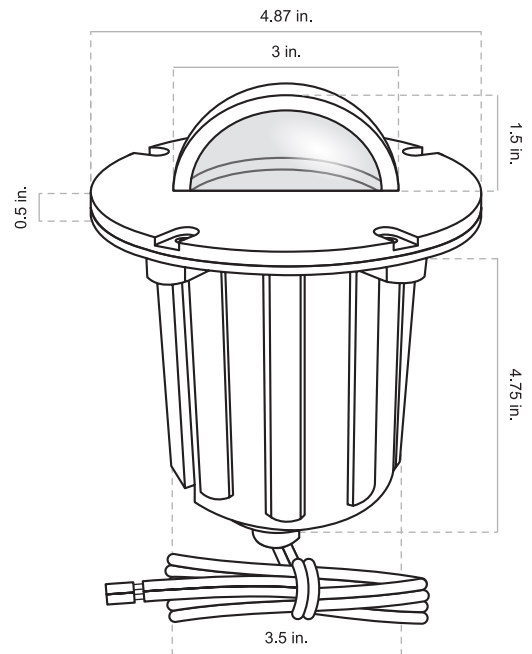

MODEL: GL310 | MR16 IN-GROUND LIGHT

Medium non-corrosive in-ground light. MR16 lamp purchased separately. Brass top with half-dome shape provides maximum directional light output, ideal for providing illuminated ground coverage of walkways. Socket is mounted on a swivel for aiming light beam. Core-drill for placement into hardscapes or dig a small hole into softscapes. Not intended to be submerged or placed in wet areas. Ok for foot traffic, but not suitable for areas where they may be driven over by vehicles.

CONSTRUCTION: Non-corrosive poly housing base. Solid brass top with stainless steel screws.

FINISH: Classic aged brass or modern premium black overcoat.

LID: Cast brass domed half lid with clear glass lens. Attached with 5 color-matched stainless steel screws.

SOCKET: MR16, spring-loaded, ceramic, dual contacts, & lamp clips.

WIRING: Pre-Installed 60" 16AWG SVT wire lead, black.

WARRANTY: Lifetime warranty on fixture housing.

CERTIFICATIONS: Complies with the requirements of UL-1838 and CAN/CSA-C22.2 No. 250.7. Identified with the ETL & cETL Listed Mark.

DIMENSIONS:

Lid Diameter	_____	4.87 inches
Lid Height	_____	2 inches
Dome Width	_____	3 inches
Dome Height	_____	1.5 inches
Base Diameter	_____	3.5 inches
Base Height	_____	4.75 inches
Ship Weight	_____	2.21 pounds