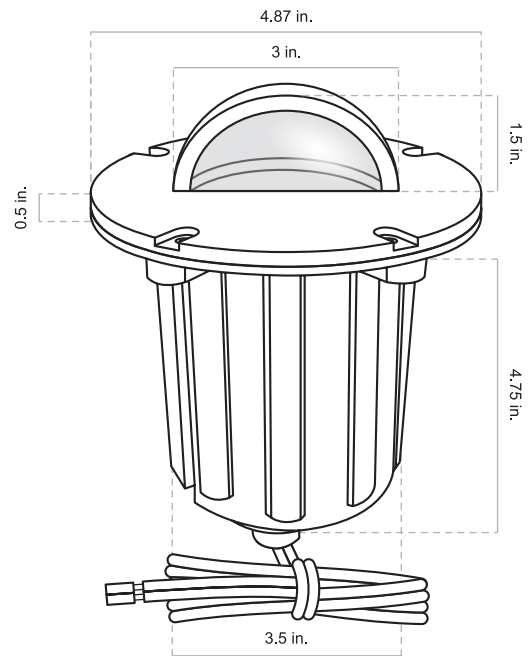

**MODEL: GL310-BT | INTEGRATED BT IN-GROUND LIGHT**

Medium non-corrosive in-ground light with integrated Bluetooth® RGBW LED module. Brass top with half-dome shape provides maximum directional light output, ideal for providing illuminated ground coverage of walkways. Lighting module integrates with Alliance's bt System and is controlled with bt System mobile app. Core-drill for placement into hardscapes or dig a small hole into softscapes. Not intended to be submerged or placed in wet areas. Ok for foot traffic, but not suitable for areas where they may be driven over by vehicles.

**CONSTRUCTION:** Non-corrosive poly housing base. Solid brass top with stainless steel screws.

**FINISH:** Classic aged brass or modern premium black overcoat.

**LID:** Cast brass domed half lid with clear glass lens. Attached with 5 color-matched stainless steel screws.

**LIGHT SOURCE:** Integrated Bluetooth® LED module pre-connected to the lead.

**WIRING:** Pre-Installed 60" 16AWG SVT wire lead, black.

**WARRANTY:** 10 year warranty on LED components and fixture housing.

**CERTIFICATIONS:** Complies with the requirements of UL-1838 and CAN/CSA-C22.2 No. 250.7. Identified with the ETL & cETL Listed Mark.

**DIMENSIONS:**

Lid Diameter	_____	4.87 inches
Lid Height	_____	2 inches
Dome Width	_____	3 inches
Dome Height	_____	1.5 inches
Base Diameter	_____	3.5 inches
Base Height	_____	4.75 inches
Ship Weight	_____	2.54 pounds