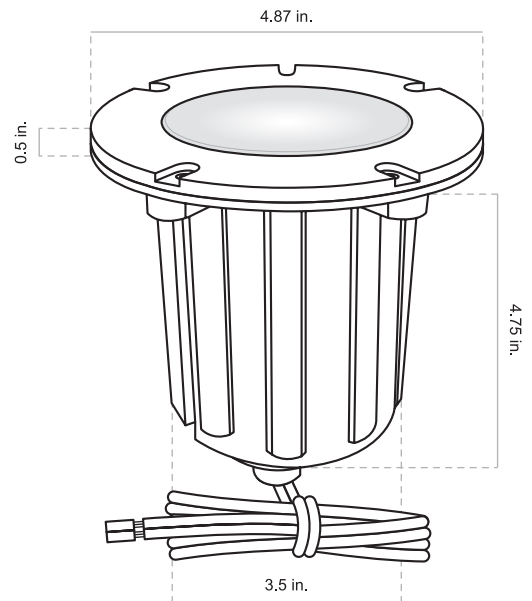

**MODEL: GL300-BT | INTEGRATED BT IN-GROUND LIGHT**

Medium non-corrosive in-ground light with integrated Bluetooth® RGBW LED module. Open convex lens ideal for wall washing and directional uplighting. Lighting module integrates with Alliance's bt System and is controlled with bt System mobile app. Core-drill for placement into hardscapes or dig a small hole into softscapes. Not intended to be submerged or placed in wet areas. Ok for foot traffic, but not suitable for areas where they may be driven over by vehicles.

<p><b>CONSTRUCTION:</b> Non-corrosive poly housing base. Solid brass top with stainless steel screws.</p> <p><b>FINISH:</b> Classic aged brass or modern premium black overcoat.</p> <p><b>LID:</b> Cast brass, with clear glass lens. Attached with 5 color-matched stainless steel screws.</p> <p><b>LIGHT SOURCE:</b> Integrated Bluetooth® LED module pre-connected to the lead.</p>	<p><b>WIRING:</b> Pre-Installed 60" 16AWG SVT wire lead, black.</p> <p><b>WARRANTY:</b> 10 year warranty on LED components and fixture housing.</p> <p><b>CERTIFICATIONS:</b> Complies with the requirements of UL-1838 and CAN/CSA-C22.2 No. 250.7. Identified with the ETL &amp; cETL Listed Mark.</p>
--	--

**DIMENSIONS:**

Lid Diameter	_____	4.87 inches
Lid Height	_____	0.5 inches
Base Diameter	_____	3.5 inches
Base Height	_____	4.75 inches
Ship Weight	_____	2.48 pounds

**FINISH OPTIONS:**

Aged Brass (Standard)
Premium Black Overcoat (Add <i>-BLK</i> )