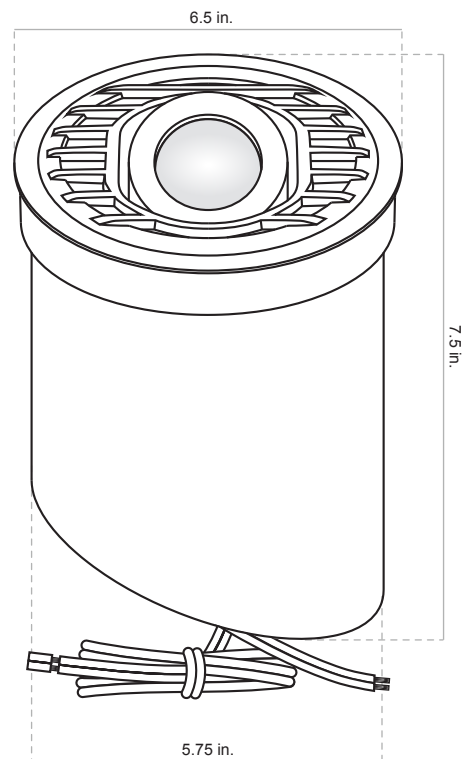

MODEL: WL300 | MR16 WELL LIGHT

Precisely aimable and adjustable MR16 well light for ultimate in light control. Provides the best of both worlds: flush mounting for lawn or hardscape areas and beam control. Dual wire leads are pre-installed. Ideal for up lighting walls, columns, and walk ways. Installing in areas with high foot traffic is acceptable.

CONSTRUCTION: ABS composite can is flat on open end and angled on ground end for angle adjustments.

FINISH: Classic aged brass.

LID: Brass grated lid surrounds brass MR16 housing with clear glass lens.

AIMING: Lamp height adjustable on a brass track (grooves to lock settings) and a swivel mount for directional aiming of beam.

WARRANTY: Lifetime warranty on fixture housing.

CERTIFICATIONS: Complies with the requirements of UL-1838 and CAN/CSA-C22.2 No. 250.7. Identified with the ETL & cETL Listed Mark.

DIMENSIONS:

Lid Diameter _____ 6.5 inches

Buried Fixture Height _____ 7.5 inches

Can Diameter _____ 5.75 inches

Ship Weight _____ 4.21 pounds

IMPORTANT NOTE:

Illustration depicts adjustable lamp height feature on a brass track (grooves to lock settings) and a swivel mount for directional aiming of beam.