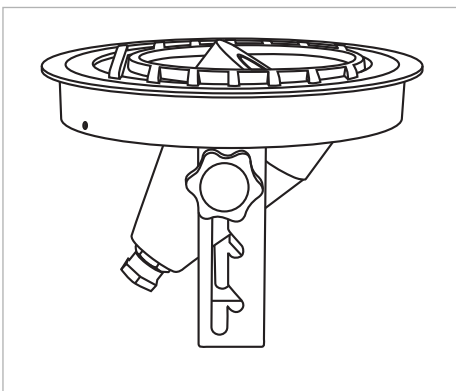

MODEL: WL300 | MR16 WELL LIGHT

Precisely aimable and adjustable MR16 well light for ultimate in light control. Provides the best of both worlds: flush mounting for lawn or hardscape areas and beam control. Dual wire leads are pre-installed. Ideal for up lighting walls, columns, and walk ways. Installing in areas with high foot traffic is acceptable.

CONSTRUCTION: ABS composite can is flat on open end and angled on ground end for angle adjustments.

FINISH: Classic aged brass.

LID: Brass grated lid surrounds brass MR16 housing with clear glass lens.

AIMING: Lamp height adjustable on a brass track (grooves to lock settings) and a swivel mount for directional aiming of beam.

WARRANTY: Lifetime warranty on fixture housing.

CERTIFICATIONS: Complies with the requirements of UL-1838 and CAN/CSA-C22.2 No. 250.7. Identified with the ETL & cETL Listed Mark.

DIMENSIONS:

Lid Diameter _____ 6.5 inches

Buried Fixture Height _____ 7.5 inches

Can Diameter _____ 5.75 inches

Ship Weight _____ 4.21 pounds

IMPORTANT NOTE:

Illustration depicts adjustable lamp height feature on a brass track (grooves to lock settings) and a swivel mount for directional aiming of beam.