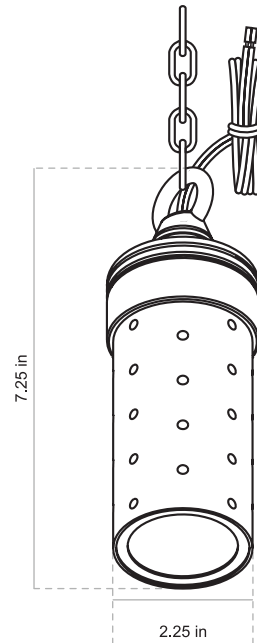

MODEL: HL200-BT | INTEGRATED BT HANGING LIGHT

An all-purpose hanging downlight with star-light cutout shroud and integrated Bluetooth® RGBW LED module. Lighting module integrates with Alliance's bt System and is controlled with bt System mobile app. Supplied with 18" mounting chain. Perfect for any patio, front porch, dining area, gazebo, or outdoor entertainment area.

<p>CONSTRUCTION: Die-Casted solid brass fixture.</p> <p>FINISH: Classic aged brass.</p>	<p>LIGHT SOURCE: Integrated Bluetooth® LED module pre-connected to the lead.</p>
<p>SHROUD: Solid cast brass, with star-lighting perforations.</p>	<p>WIRING: Pre-Installed 25' wire lead. Brown wire.</p>
<p>MOUNTING: Pre-Installed 18" hanging chain. Loop on top of fixture can also be attached with nursery tape, guy wire, etc.</p>	<p>WARRANTY: 10 year warranty on LED components and fixture housing.</p> <p>CERTIFICATIONS: Complies with the requirements of UL-1838 and CAN/CSA-C22.2 No. 250.7. Identified with the ETL & cETL Listed Mark.</p>

DIMENSIONS:

Top of Chain Loop to End of Shroud	_____	7.25 inches
Shroud Diameter	_____	2.25 inches
Ship Weight	_____	2.81 pounds

FINISH OPTIONS:

Aged Brass (Standard)

INTEGRATED RGBW LED BLUETOOTH® MODULE DETAILS:

WATTS: 4W - 8W

OPERATING VOLTAGE: 10 VAC - 14 VAC

LUMEN OUTPUT: 10lm - 350lm

BEAM SPREAD: 40°

CRI: Ra>80

CCT OPTIONS: 2700K, 3000K, 4000K

RGBW OPTIONS: Unlimited color wheel, quick preset options for red, green blue, amber, and purple