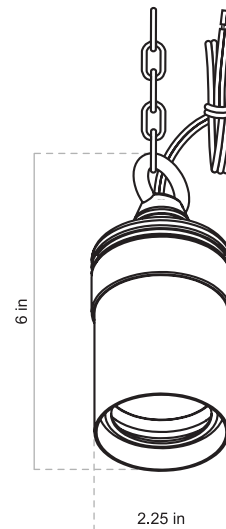

MODEL: HL100-BT | INTEGRATED BT HANGING LIGHT

An all-purpose hanging downlight with adjustable extendable shroud and integrated Bluetooth® RGBW LED module. Lighting module integrates with Alliance's bt System and is controlled with bt System mobile app. Supplied with 18" mounting chain. Perfect for any patio, front porch, dining area, gazebo, or outdoor entertainment area.

<p>CONSTRUCTION: Die-Casted solid brass fixture.</p> <p>FINISH: Classic aged brass.</p> <p>SHROUD: Extendable brass shroud.</p> <p>MOUNTING: Pre-Installed 18" hanging chain. Loop on top of fixture can also be attached with nursery tape, guy wire, etc.</p>	<p>LIGHT SOURCE: Integrated Bluetooth® LED module pre-connected to the lead.</p> <p>WIRING: Pre-Installed 25' wire lead. Brown wire.</p> <p>WARRANTY: 10 year warranty on LED components and fixture housing.</p> <p>CERTIFICATIONS: Complies with the requirements of UL-1838 and CAN/CSA-C22.2 No. 250.7. Identified with the ETL & cETL Listed Mark.</p>
---	---

DIMENSIONS:

Top of Chain Loop to End of Shroud	_____	6 - 7 inches
Shroud Diameter	_____	2.25 inches
Ship Weight	_____	2.81 pounds

FINISH OPTIONS:

Aged Brass (Standard)

INTEGRATED RGBW LED BLUETOOTH® MODULE DETAILS:

WATTS: 2W - 6W
OPERATING VOLTAGE: 10 VAC - 14 VAC
LUMEN OUTPUT: 10lm - 350lm
BEAM SPREAD: 40°
CRI: Ra>80
CCT OPTIONS: 2700K, 3000K, 4000K
RGBW OPTIONS: Unlimited color wheel, quick preset options for red, green blue, amber, and purple
DIMMING: 1% - 100% option available for all colors.