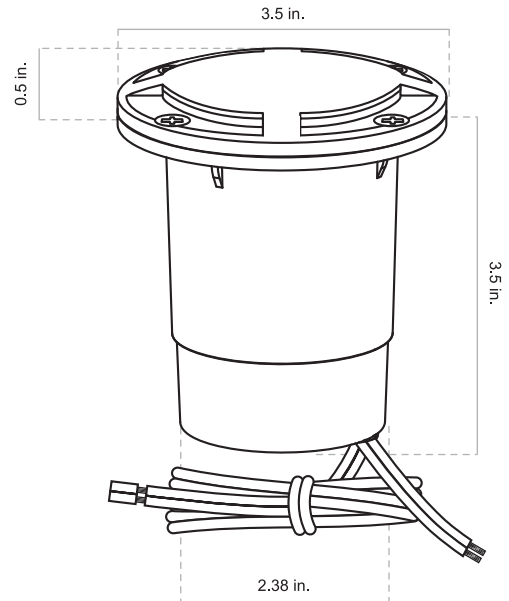

MODEL: GL190 | MR16 IN-GROUND LIGHT

Small professional-grade in-ground light. MR16 lamp purchased separately. Brass top with 4 openings provides 360° of directional light output ensuring even illumination of the surrounding area, ideal for providing safe navigation near pathways. PVC sleeve included for stabilizing into the ground. Core-drill for placement into hardscapes or dig a small hole into softscapes. Not intended to be submerged or placed in wet areas. Ok for foot traffic, but not suitable for areas where they may be driven over by vehicles.

<p>CONSTRUCTION: Cast brass housing base. Solid brass top with stainless steel screws.</p> <p>FINISH: Classic aged brass or modern premium black overcoat.</p> <p>LID: 360° output brass lid with clear flat glass lens. Attached with 4 color-matched stainless steel screws.</p> <p>SOCKET: MR16, spring-loaded, ceramic, dual contacts, & lamp clips.</p>	<p>MOUNTING: Optional 2.75" PVC installation sleeve included.</p> <p>WIRING: Pre-Installed dual 16AWG wire leads, primary 25' wire lead, and optional 18" wire lead for daisy chaining to other fixtures. Brown wire with aged brass finish, black wire with black overcoat.</p> <p>WARRANTY: Lifetime warranty on fixture housing.</p> <p>CERTIFICATIONS: Complies with the requirements of UL-1838 and CAN/CSA-C22.2 No. 250.7. Identified with the ETL & cETL Listed Mark.</p>
--	---

DIMENSIONS:

Lid Diameter	_____	3.5 inches
Lid Height	_____	0.5 inches
Base Diameter	_____	2.38 inches
Base Height	_____	3.5 inches
Ship Weight	_____	2.86 pounds

FINISH OPTIONS:

Aged Brass (Standard)
Premium Black Overcoat (Add <i>-BLK</i>)