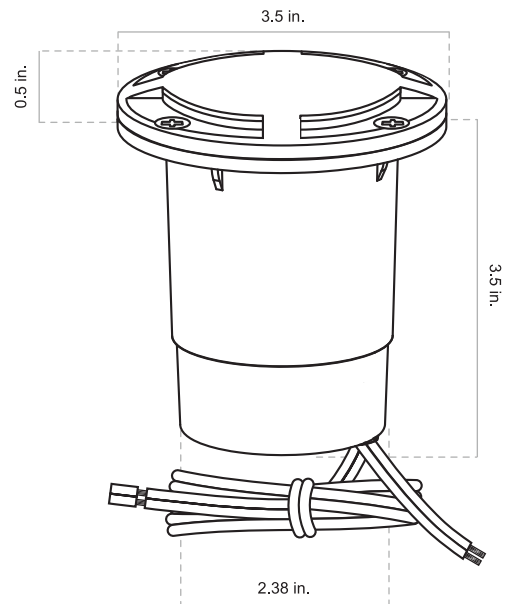

MODEL: GL190-BT | INTEGRATED BT IN-GROUND LIGHT

Small professional-grade in-ground light with integrated Bluetooth® RGBW LED module. Brass top with 4 openings provides 360° of directional light output ensuring even illumination of the surrounding area, ideal for providing safe navigation near pathways. Lighting module integrates with Alliance's bt System and is controlled with bt System mobile app. PVC sleeve included for stabilizing into the ground. Core-drill for placement into hardscapes or dig a small hole into softscapes. Not intended to be submerged or placed in wet areas. Ok for foot traffic, but not suitable for areas where they may be driven over by vehicles.

CONSTRUCTION: Cast brass housing base. Solid brass top with stainless steel screws.

FINISH: Classic aged brass or modern premium black overcoat.

LID: 360° output brass lid with clear flat glass lens. Attached with 4 color-matched stainless steel screws.

LIGHT SOURCE: Integrated Bluetooth® LED module pre-connected to the lead.

MOUNTING: Optional 2.75" PVC installation sleeve included.

WIRING: Pre-Installed dual 16AWG wire leads, primary 25' wire lead, and optional 18" wire lead for daisy chaining to other fixtures. Brown wire with aged brass finish, black wire with black overcoat.

Lid Diameter	_____	3.5 inches
Lid Height	_____	0.5 inches
Base Diameter	_____	2.38 inches
Base Height	_____	3.5 inches
Ship Weight	_____	3.19 pounds

FINISH OPTIONS:

Aged Brass (Standard)
Premium Black Overcoat (Add <i>-BLK</i>)