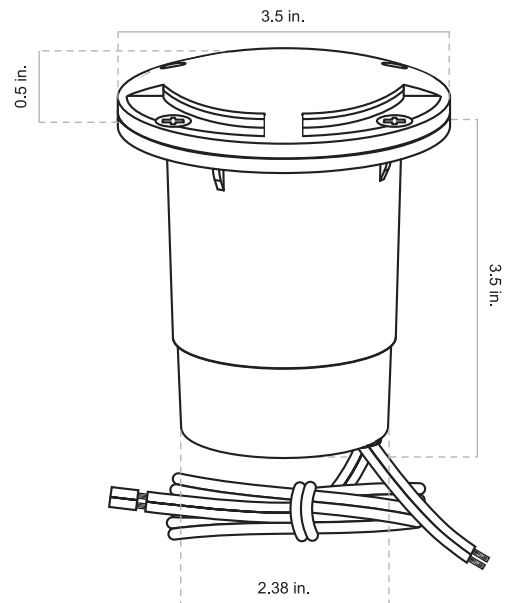

**MODEL: GL180-BT | INTEGRATED BT IN-GROUND LIGHT**

Small professional-grade in-ground light with integrated Bluetooth® RGBW LED module. Brass top with 180° output is ideal for highlighting specific landscape features without spilling light into unwanted areas. Lighting module integrates with Alliance’s bt System and is controlled with bt System mobile app. PVC sleeve included for stabilizing into the ground. Core-drill for placement into hardscapes or dig a small hole into softscapes. Not intended to be submerged or placed in wet areas. Ok for foot traffic, but not suitable for areas where they may be driven over by vehicles.

<p><b>CONSTRUCTION:</b> Cast brass housing base. Solid brass top with stainless steel screws.</p> <p><b>FINISH:</b> Classic aged brass or modern premium black overcoat.</p> <p><b>LID:</b> 180° output brass lid with clear flat glass lens. Attached with 4 color-matched stainless steel screws.</p> <p><b>LIGHT SOURCE:</b> Integrated Bluetooth® LED module pre-connected to the lead.</p>	<p><b>MOUNTING:</b> Optional 2.75" PVC installation sleeve included.</p> <p><b>WIRING:</b> Pre-Installed dual 16AWG wire leads, primary 25' wire lead, and optional 18" wire lead for daisy chaining to other fixtures. Brown wire with aged brass finish, black wire with black overcoat.</p> <p><b>WARRANTY:</b> 10 year warranty on LED components and fixture housing.</p> <p><b>CERTIFICATIONS:</b> Complies with the requirements of UL-1838 and CAN/CSA-C22.2 No. 250.7. Identified with the ETL &amp; cETL Listed Mark.</p>
---	---

**DIMENSIONS:**

Lid Diameter	_____	3.5 inches
Lid Height	_____	0.5 inches
Base Diameter	_____	2.38 inches
Base Height	_____	3.5 inches
Ship Weight	_____	3.21 pounds

**FINISH OPTIONS:**

Aged Brass (Standard)
Premium Black Overcoat (Add <i>-BLK</i> )