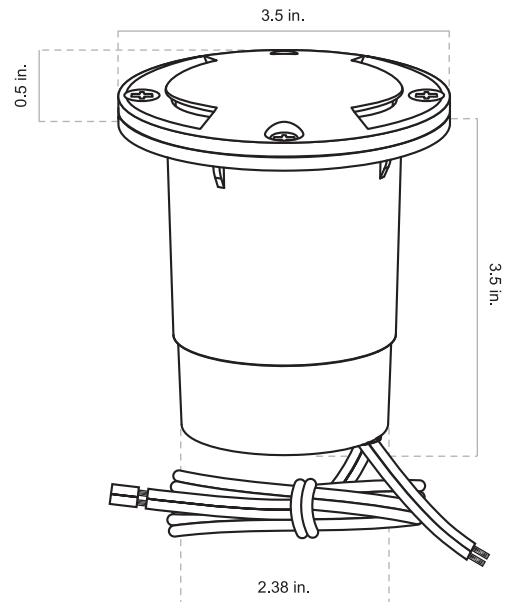

MODEL: GL170 | MR16 IN-GROUND LIGHT

Small professional-grade in-ground light. MR16 lamp purchased separately. Brass top with opposing sides output provides balanced illumination on both sides of the fixture, ideal for contrasting areas such as walkways on one side and grassy areas on the other. PVC sleeve included for stabilizing into the ground. Core-drill for placement into hardscapes or dig a small hole into softscapes. Not intended to be submerged or placed in wet areas. Ok for foot traffic, but not suitable for areas where they may be driven over by vehicles.

| | |
|--|---|
| <p>CONSTRUCTION: Cast brass housing base. Solid brass top with stainless steel screws.</p> | <p>MOUNTING: Optional 2.75" PVC installation sleeve included.</p> |
| <p>FINISH: Classic aged brass or modern premium black overcoat.</p> | <p>WIRING: Pre-Installed dual 16AWG wire leads, primary 25' wire lead, and optional 18" wire lead for daisy chaining to other fixtures. Brown wire with aged brass finish, black wire with black overcoat.</p> |
| <p>LID: Opposing sides output brass lid with clear flat glass lens. Attached with 4 color-matched stainless steel screws.</p> | <p>WARRANTY: Lifetime warranty on fixture housing.</p> |
| <p>SOCKET: MR16, spring-loaded, ceramic, dual contacts, & lamp clips.</p> | <p>CERTIFICATIONS: Complies with the requirements of UL-1838 and CAN/CSA-C22.2 No. 250.7. Identified with the ETL & cETL Listed Mark.</p> |

DIMENSIONS:

| | | |
|---------------|-------|-------------|
| Lid Diameter | _____ | 3.5 inches |
| Lid Height | _____ | 0.5 inches |
| Base Diameter | _____ | 2.38 inches |
| Base Height | _____ | 3.5 inches |
| Ship Weight | _____ | 2.88 pounds |