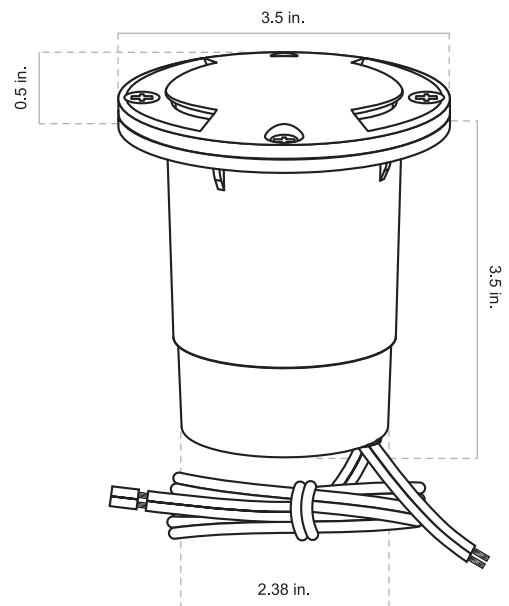

**MODEL: GL170-BT | INTEGRATED BT IN-GROUND LIGHT**

Small professional-grade in-ground light with integrated Bluetooth® RGBW LED module. Brass top with opposing sides output provides balanced illumination on both sides of the fixture, ideal for contrasting areas such as walkways on one side and grassy areas on the other. Lighting module integrates with Alliance’s bt System and is controlled with bt System mobile app. PVC sleeve included for stabilizing into the ground. Core-drill for placement into hardscapes or dig a small hole into softscapes. Not intended to be submerged or placed in wet areas. Ok for foot traffic, but not suitable for areas where they may be driven over by vehicles.

**CONSTRUCTION:** Cast brass housing base. Solid brass top with stainless steel screws.

**FINISH:** Classic aged brass or modern premium black overcoat.

**LID:** Opposing sides output brass lid with clear flat glass lens. Attached with 4 color-matched stainless steel screws.

**LIGHT SOURCE:** Integrated Bluetooth® LED module pre-connected to the lead.

**MOUNTING:** Optional 2.75" PVC installation sleeve included.

**WIRING:** Pre-Installed dual 16AWG wire leads, primary 25’ wire lead, and optional 18” wire lead for daisy chaining to other fixtures. Brown wire with aged brass finish, black wire with black overcoat.

**DIMENSIONS:**

Lid Diameter	_____	3.5 inches
Lid Height	_____	0.5 inches
Base Diameter	_____	2.38 inches
Base Height	_____	3.5 inches
Ship Weight	_____	3.21 pounds

**FINISH OPTIONS:**

Aged Brass (Standard)
Premium Black Overcoat (Add <i>-BLK</i> )