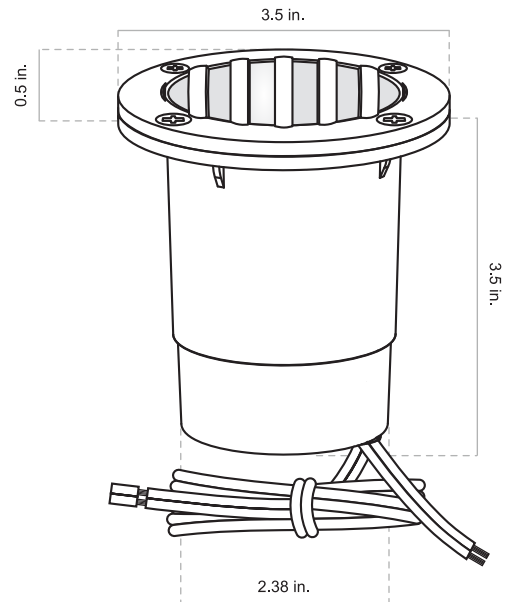

**MODEL: GL160 | MR16 IN-GROUND LIGHT**

Small professional-grade in-ground light. MR16 lamp purchased separately. Grated convex lens is ideal for diffused wall washing and directional uplighting. PVC sleeve included for stabilizing into the ground. Core-drill for placement into hardscapes or dig a small hole into softscapes. Not intended to be submerged or placed in wet areas. Ok for foot traffic, but not suitable for areas where they may be driven over by vehicles.

**CONSTRUCTION:** Cast brass housing base. Solid brass top with stainless steel screws.

**FINISH:** Classic aged brass or modern premium black overcoat.

**LID:** Grated brass lid with clear convex glass lens. Attached with 4 color-matched stainless steel screws.

**SOCKET:** MR16, spring-loaded, ceramic, dual contacts, & lamp clips.

**MOUNTING:** Optional 2.75" PVC installation sleeve included.

**WIRING:** Pre-Installed dual 16AWG wire leads, primary 25' wire lead, and optional 18" wire lead for daisy chaining to other fixtures. Brown wire with aged brass finish, black wire with black overcoat.

- Lid Diameter \_\_\_\_\_ 3.5 inches
- Lid Height \_\_\_\_\_ 0.5 inches
- Base Diameter \_\_\_\_\_ 2.38 inches
- Base Height \_\_\_\_\_ 3.5 inches
- Ship Weight \_\_\_\_\_ 2.08 pounds

**FINISH OPTIONS:**