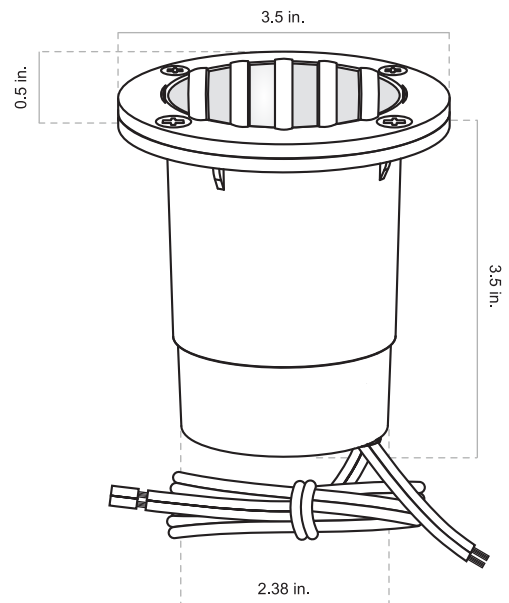

MODEL: GL160-BT | INTEGRATED BT IN-GROUND LIGHT

Small professional-grade in-ground light with integrated Bluetooth® RGBW LED module. Grated convex lens is ideal for diffused wall washing and directional uplighting. Lighting module integrates with Alliance's bt System and is controlled with bt System mobile app. PVC sleeve included for stabilizing into the ground. Core-drill for placement into hardscapes or dig a small hole into softscapes. Not intended to be submerged or placed in wet areas. Ok for foot traffic, but not suitable for areas where they may be driven over by vehicles.

| | |
|--|---|
| <p>CONSTRUCTION: Cast brass housing base. Solid brass top with stainless steel screws.</p> <p>FINISH: Classic aged brass or modern premium black overcoat.</p> <p>LID: Grated brass lid with clear convex glass lens. Attached with 4 color-matched stainless steel screws.</p> <p>LIGHT SOURCE: Integrated Bluetooth® LED module pre-connected to the lead.</p> | <p>MOUNTING: Optional 2.75" PVC installation sleeve included.</p> <p>WIRING: Pre-Installed dual 16AWG wire leads, primary 25' wire lead, and optional 18" wire lead for daisy chaining to other fixtures. Brown wire with aged brass finish, black wire with black overcoat.</p> <p>WARRANTY: 10 year warranty on LED components and fixture housing.</p> <p>CERTIFICATIONS: Complies with the requirements of UL-1838 and CAN/CSA-C22.2 No. 250.7. Identified with the ETL & cETL Listed Mark.</p> |
|--|---|

DIMENSIONS:

| | | |
|---------------|-------|-------------|
| Lid Diameter | _____ | 3.5 inches |
| Lid Height | _____ | 0.5 inches |
| Base Diameter | _____ | 2.38 inches |
| Base Height | _____ | 3.5 inches |
| Ship Weight | _____ | 3.41 pounds |