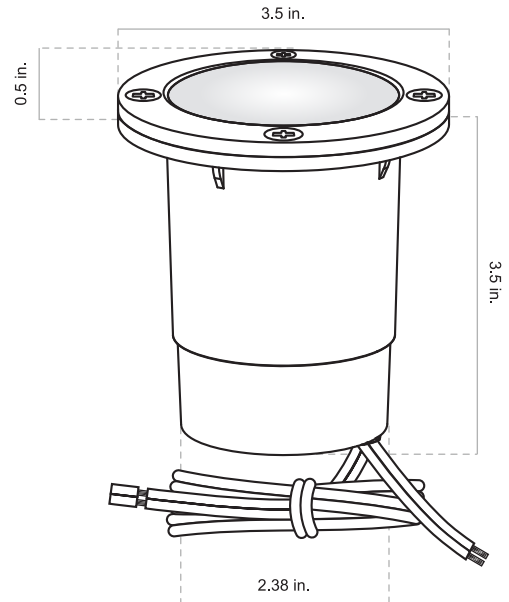

MODEL: GL150 | MR16 IN-GROUND LIGHT

Small professional-grade in-ground light. MR16 lamp purchased separately. Open convex lens ideal for wall washing and directional uplighting. PVC sleeve included for stabilizing into the ground. Core-drill for placement into hardscapes or dig a small hole into softscapes. Not intended to be submerged or placed in wet areas. Ok for foot traffic, but not suitable for areas where they may be driven over by vehicles.

<p>CONSTRUCTION: Cast brass housing base. Solid brass top with stainless steel screws.</p> <p>FINISH: Classic aged brass or modern premium black overcoat.</p> <p>LID: Flat open faced brass lid with clear convex glass lens. Attached with 4 color-matched stainless steel screws.</p> <p>SOCKET: MR16, spring-loaded, ceramic, dual contacts, & lamp clips.</p>	<p>MOUNTING: Optional 2.75" PVC installation sleeve included.</p> <p>WIRING: Pre-Installed dual 16AWG wire leads, primary 25' wire lead, and optional 18" wire lead for daisy chaining to other fixtures. Brown wire with aged brass finish, black wire with black overcoat.</p> <p>WARRANTY: Lifetime warranty on fixture housing.</p> <p>CERTIFICATIONS: Complies with the requirements of UL-1838 and CAN/CSA-C22.2 No. 250.7. Identified with the ETL & cETL Listed Mark.</p>
--	---

DIMENSIONS:

Lid Diameter	_____	3.5 inches
Lid Height	_____	0.5 inches
Base Diameter	_____	2.38 inches
Base Height	_____	3.5 inches
Ship Weight	_____	2.78 pounds

FINISH OPTIONS:

Aged Brass (Standard)
Premium Black Overcoat (Add <i>-BLK</i>)