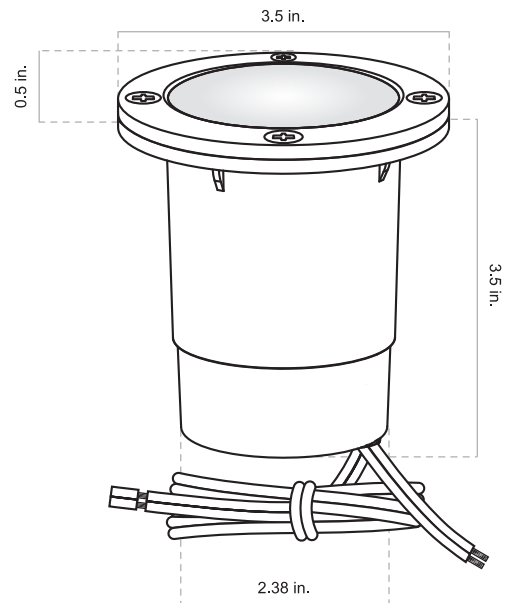

CONSTRUCTION: Cast brass housing base. Solid brass top with stainless steel screws.

FINISH: Classic aged brass or modern premium black overcoat.

LID: Flat open faced brass lid with clear convex glass lens. Attached with 4 color-matched stainless steel screws.

LIGHT SOURCE: Integrated Bluetooth® LED module pre-connected to the lead.

MOUNTING: Optional 2.75" PVC installation sleeve included.

WIRING: Pre-Installed dual 16AWG wire leads, primary 25’ wire lead, and optional 18” wire lead for daisy chaining to other fixtures. Brown wire with aged brass finish, black wire with black overcoat.

Lid Diameter _____	3.5 inches
Lid Height _____	0.5 inches
Base Diameter _____	2.38 inches
Base Height _____	3.5 inches
Ship Weight _____	3 pounds

FINISH OPTIONS:

Aged Brass (Standard)
Premium Black Overcoat (Add <i>-BLK</i>)