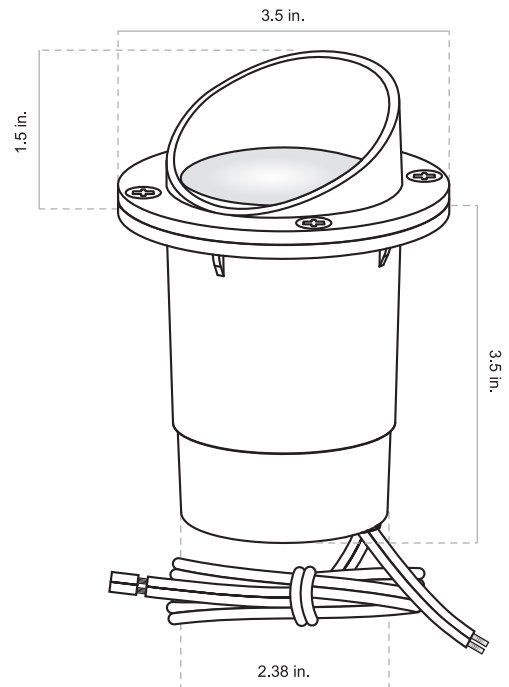

**MODEL: GL100 | MR16 IN-GROUND LIGHT**

Small professional-grade in-ground light. MR16 lamp purchased separately. Shrouded convex lens ideal for wall washing and directional uplighting. PVC sleeve included for stabilizing into the ground. Core-drill for placement into hardscapes or dig a small hole into softscapes. Not intended to be submerged or placed in wet areas. Ok for foot traffic, but not suitable for areas where they may be driven over by vehicles.

<p><b>CONSTRUCTION:</b> Cast brass housing base. Solid brass top with stainless steel screws.</p>	<p><b>MOUNTING:</b> Optional 2.75" PVC installation sleeve included.</p>
<p><b>FINISH:</b> Classic aged brass or modern premium black overcoat.</p>	<p><b>WIRING:</b> Pre-Installed dual 16AWG wire leads, primary 25' wire lead, and optional 18" wire lead for daisy chaining to other fixtures. Brown wire with aged brass finish, black wire with black overcoat.</p>
<p><b>LID:</b> Shrouded open faced brass lid with clear convex glass lens. Attached with 4 color-matched stainless steel screws.</p>	<p><b>WARRANTY:</b> Lifetime warranty on fixture housing.</p>
<p><b>SOCKET:</b> MR16, spring-loaded, ceramic, dual contacts, &amp; lamp clips.</p>	<p><b>CERTIFICATIONS:</b> Complies with the requirements of UL-1838 and CAN/CSA-C22.2 No. 250.7. Identified with the ETL &amp; cETL Listed Mark.</p>

**DIMENSIONS:**

Lid Diameter	_____	3.5 inches
Lid Height	_____	1.5 inches
Base Diameter	_____	2.38 inches
Base Height	_____	3.5 inches
Ship Weight	_____	2.91 pounds

**FINISH OPTIONS:**

Aged Brass (Standard)
Premium Black Overcoat (Add <i>-BLK</i> )