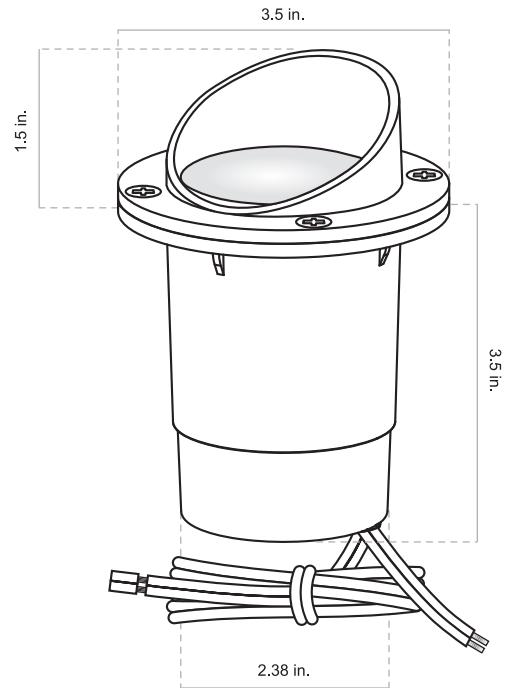

MODEL: GL100-BT | INTEGRATED BT IN-GROUND LIGHT

Small professional-grade in-ground light with integrated Bluetooth® RGBW LED module. Shrouded convex lens ideal for wall washing and directional uplighting. Lighting module integrates with Alliance's bt System and is controlled with bt System mobile app. PVC sleeve included for stabilizing into the ground. Core-drill for placement into hardscapes or dig a small hole into softscapes. Not intended to be submerged or placed in wet areas. Ok for foot traffic, but not suitable for areas where they may be driven over by vehicles.

<p>CONSTRUCTION: Cast brass housing base. Solid brass top with stainless steel screws.</p>	<p>MOUNTING: Optional 2.75" PVC installation sleeve included.</p>
<p>FINISH: Classic aged brass or modern premium black overcoat.</p>	<p>WIRING: Pre-Installed dual 16AWG wire leads, primary 25' wire lead, and optional 18" wire lead for daisy chaining to other fixtures. Brown wire with aged brass finish, black wire with black overcoat.</p>
<p>LID: Shrouded open faced brass lid with clear convex glass lens. Attached with 4 color-matched stainless steel screws.</p>	<p>WARRANTY: 10 year warranty on LED components and fixture housing.</p>
<p>LIGHT SOURCE: Integrated Bluetooth® LED module pre-connected to the lead.</p>	<p>CERTIFICATIONS: Complies with the requirements of UL-1838 and CAN/CSA-C22.2 No. 250.7. Identified with the ETL & cETL Listed Mark.</p>

DIMENSIONS:

Lid Diameter	_____	3.5 inches
Lid Height	_____	1.5 inches
Base Diameter	_____	2.38 inches
Base Height	_____	3.5 inches
Ship Weight	_____	3.41 pounds

FINISH OPTIONS:

Aged Brass (Standard)
Premium Black Overcoat (Add <i>-BLK</i>)