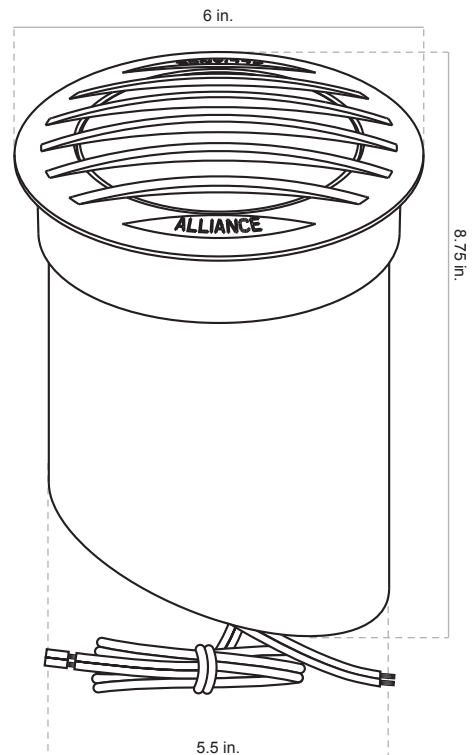

**MODEL: CGWL01 | PAR36 COMMERCIAL GRADE WELL LIGHT**

In-ground light with heavy duty brass grated lid and convex glass lens. Brass lid is secured to ABS can with small locking screw. Angle adjustments are made with included retainer ring. Dual wire leads are pre-installed. Ideal for up lighting walls, columns, and walk ways. Installing in areas with high foot traffic and light lawn equipment is acceptable.

**SOCKET:** Spade connectors for PAR36 lamps.

**WIRING:** Pre-Installed dual 16AWG wire leads, primary 25' wire lead, and optional 18" wire lead for daisy chaining to other fixtures. Brown wire with aged brass finish, black wire with black overcoat finish.

- Lid Diameter \_\_\_\_\_ 6 inches
- Buried Fixture Height \_\_\_\_\_ 8.75 inches
- Can Diameter \_\_\_\_\_ 5.5 inches
- Ship Weight \_\_\_\_\_ 4.83 pounds

**FINISH OPTIONS:**

Aged Brass (Standard)
Premium Black Overcoat (Add <i>-BLK</i> )