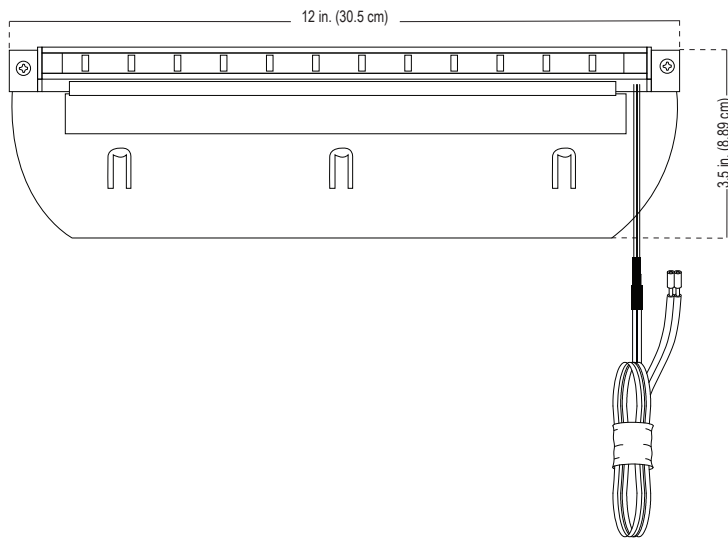

ALLIANCE

Specification Sheet

Model: SL85-LED (Integrated LED Edge Light)

Bracket Width: 12 in. (30.5 cm)
Bracket Depth: 3.5 in. (8.9 cm)
LED Housing Height: .5 in. (1.3 cm)
LED Housing Depth: .35 in. (0.88 cm)

Without Mounting Bracket

Notes:

Project:

Type:

Specifications and Features:

Body: Brass fixture, aged brass finish

Mounting Bracket: Stainless steel, aged brass finish

Wire: 10' Foot wire lead, 16 awg (UL listed), brown, Pre-connected to the fixture, Pre-stripped for easy wire connection

Warranty: 10 Year warranty

Integrated LED Strip: 12 Chips

Watts: 4w

Beam Angle: 120°

Beam Spread: Flood

Light Output: 380 Lumens

Color: Warm White

Color Temperature: 2700K