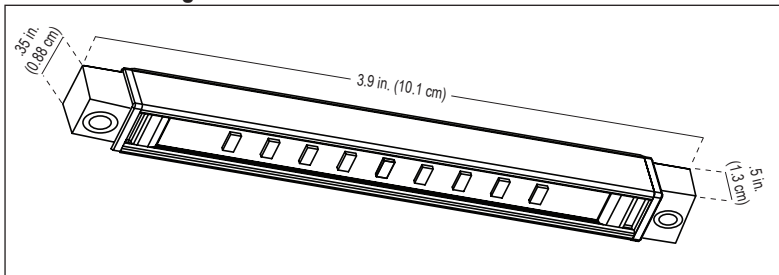

ALLIANCE

Specification Sheet

Model: SL85-LED (Integrated LED Edge Light)

Bracket Width: 12 in. (30.5 cm)
Bracket Depth: 3.5 in. (8.9 cm)
LED Housing Height: .5 in. (1.3 cm)
LED Housing Depth: .35 in. (0.88 cm)

Without Mounting Bracket

Notes:

Project:

Type:

Specifications and Features:

Body: Brass fixture, aged brass finish

Mounting Bracket: Stainless steel, aged brass finish

Wire: 10' Foot wire lead, 16 awg (UL listed), brown, Pre-connected to the fixture, Pre-stripped for easy wire connection

Warranty: 10 Year warranty

Integrated LED Strip: 12 Chips

Watts: 4w

Beam Angle: 120°

Beam Spread: Flood

Light Output: 380 Lumens

Color: Warm White

Color Temperature: 2700K