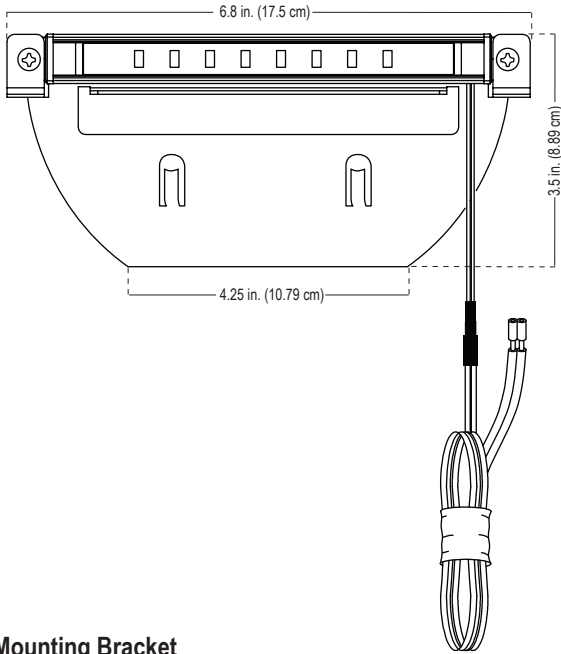

### Model: SL75-LED (Integrated LED Edge Light)

Bracket Width: 6.8 in. (17.5 cm)  
Bracket Depth: 3.5 in. (8.8 cm)  
LED Housing Height: .625 in. (1.6 cm)  
LED Housing Depth: .75 in. (1.9 cm)

#### Specifications and Features:

**Body:** Brass fixture, aged brass finish

**Mounting Bracket:** Stainless steel, aged brass finish

**Wire:** 10' Foot wire lead, 16 awg (UL listed), brown, Pre-connected to the fixture, Pre-stripped for easy wire connection

**Warranty:** 10 Year warranty

**Integrated LED Strip:** 9 Chips

**Watts:** 3w

**Beam Angle:** 120°

**Beam Spread:** Flood

**Light Output:** 300 Lumens

**Color:** Warm White

**Color Temperature:** 2700K