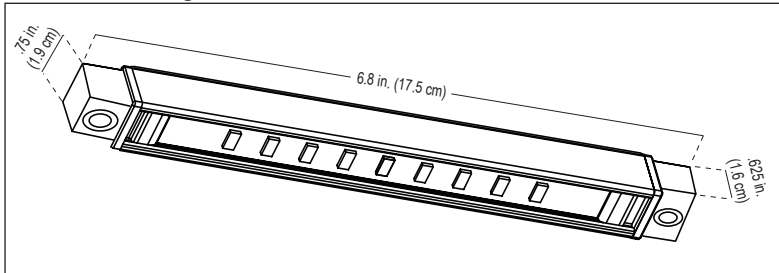

Without Mounting Bracket

Notes:

Project:

Type:

Specifications and Features:

Body: Brass fixture, aged brass finish

Mounting Bracket: Stainless steel, aged brass finish

Wire: 10' Foot wire lead, 16 awg (UL listed), brown, Pre-connected to the fixture, Pre-stripped for easy wire connection

Warranty: 10 Year warranty

Integrated LED Strip: 9 Chips

Watts: 3w

Beam Angle: 120°

Beam Spread: Flood

Light Output: 300 Lumens

Color: Warm White

Color Temperature: 2700K

Operating Voltage: 10Vac - 15Vac

CRI: Ra>80

Halogen Equivalent: 20w

Rated Hours: 30,000

Ambient Operating Temperature: -40°C ~ +85°C