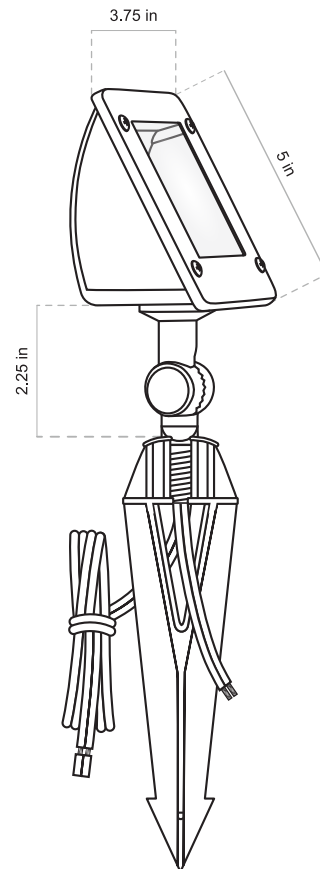

**MODEL: FL100 | G4 BIPIN FLOOD LIGHT**

Medium G4 based wall wash light. Die-cast fixture uses a solid brass knuckle and thumbscrew to adjust to the ideal angle. Brass faceplate includes a flat glass lens and is secured with 4 color matched screws. Small plastic slotted stake is provided. Dual wire lead comes pre-connected to the ceramic socket. Ideal for washing walls, planter areas and pathways with a wide flood of light. Not ideal for high foot traffic areas.

**CONSTRUCTION:** Solid cast brass body and faceplate. CNC brass thumbscrew. 1/2" NPT threading from stem to mount.

**FINISH:** Classic aged brass.

**LENS:** Faceplate with clear lens factory-installed. Optional frosted faceplate sold separately for field installation (model FFP100).

**SOCKET:** G4 Bi-Pin, spring-loaded, ceramic, with dual contacts.

**MOUNTING:** Pre-installed standard 8" plastic ground stake (STAKE-P1). Slotted for easy removal without having to cut the wire lead.

Head Height \_\_\_\_\_ 5 inches

Head Width \_\_\_\_\_ 3.75 inches

Top of Stake to Knuckle \_\_\_\_\_ 2.25 inches

Ship Weight \_\_\_\_\_ 2.89 pounds

**FINISH OPTIONS:**

Aged Brass (Standard)
-----------------------