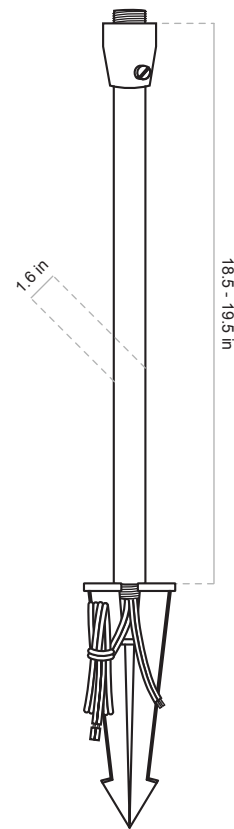

MODEL: ALSTEM18 | G4 BIPIN AREA LIGHT STEM

Versatile area light stem. Solid brass stem with an adjustable collar and locking set screw. Large slotted ground stake mounting is provided standard. Dual wire leads are factory-installed. Designed for easy inventory, and mix-and-match design flexibility, our area lights are ordered in two components. 1.) Choose the desired hat. 2.) Then choose your stem height and light source.

CONSTRUCTION: Die-Casted solid brass collar, and stem. CNC brass thumbscrew. 1/2" NPT threading from stem to mount.	COLLAR: Adjustable up and down the stem to control amount of light output.
FINISH: Classic aged brass or modern premium black overcoat.	WIRING: Pre-installed dual 16AWG wire leads, primary 25' wire lead, and optional 18' wire lead for daisy chaining to other fixtures. Brown wire with aged brass finish, black wire with black overcoat.
STEM: 18" brass stem.	WARRANTY: Lifetime warranty on fixture housing.
SOCKET: G4 Bi-Pin, spring-loaded, ceramic, with dual contacts.	CERTIFICATIONS: Complies with the requirements of UL-1838 and CAN/CSA-C22.2 No. 250.7. Identified with the ETL & cETL Listed Mark.
MOUNTING: Pre-installed large 8.5" plastic ground stake (STAKE-P2). Slotted for easy removal without having to cut the wire lead.	

DIMENSIONS:

- Stem Height _____ 18.5 - 19.5 inches
- Stem Diameter _____ 1.6 inches
- Ship Weight _____ 2.58 pounds

FINISH OPTIONS:

Aged Brass (Standard)
Premium Black Overcoat (Add -BLK)

G4 BIPIN LAMP OPTIONS: