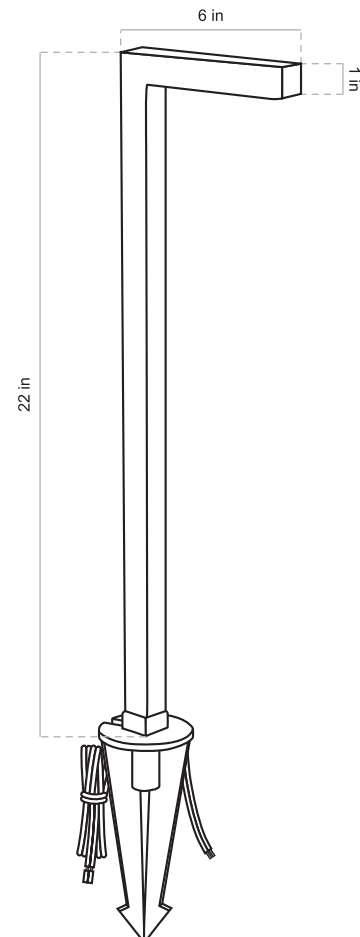

CONSTRUCTION: Solid brass "L" shaped fixture. 1/2" NPT threading from stem to mount.

FINISH: Classic aged brass or modern premium black overcoat.

SOCKET: G4 Bi-Pin, spring-loaded, ceramic, with dual contacts.

LENS: Frosted polycarbonate lens installed. Clear lens included.

MOUNTING: Pre-installed large 8.5" plastic ground stake (STAKE-P2). Slotted for easy removal without having to cut the wire lead.

WIRING: Pre-Installed dual 16AWG wire leads, primary 25' wire lead, and optional 18" wire lead for daisy chaining to other fixtures. Brown wire with aged brass finish, black wire with black overcoat.

WARRANTY: Lifetime warranty on fixture housing.

CERTIFICATIONS: Complies with the requirements of UL-1838 and CAN/CSA-C22.2 No. 250.7. Identified with the ETL & cETL Listed Mark.

DIMENSIONS:

Fixture Height _____ 22 inches

Fixture Width _____ 6 inches

Stem Thickness _____ 1 inch

Ship Weight _____ 3.21 pounds

Specification Sheet

FINISH OPTIONS:

Aged Brass (Standard)
Premium Black Overcoat (Add -BLK)

G4 BIPIN LAMP OPTIONS:

ADD SUFFIX	WATTAGE	DELIVERED LUMENS	COLOR TEMP.
-LBIPIN-LED-200lm*	2.5	200	2700K
-LBIPIN-LED-250lm	3	250	2700K
-LBIPIN-LED-350lm	3.5	350	2700K