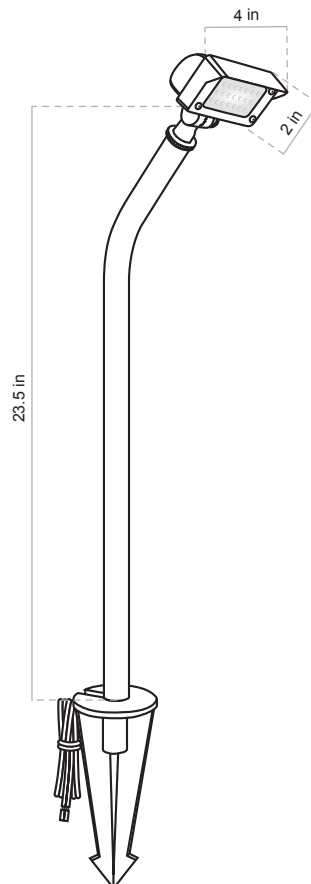

MODEL: GOLF50-BT | INTEGRATED BT AREA FLOOD LIGHT

Specialty app-controlled Bluetooth® fixture for wide, glare-free lighting of putting greens, tee boxes, bocce ball courts, paved areas and displays. 23" stem with 45-degree angle keeps beam below eye level while wash effect provides wide dispersal. Die-cast brass head comes attached to brass face plate with frosted polycarbonate lens and can be angled up and down using a brass thumbscrew to adjust the throw of the beam spread. Integrated RGBW module can adjust color temperature, RGB colors and dim. Large plastic ground stake and 25' wire lead is provided for convenient installations.

CONSTRUCTION: Solid brass head and brass 45° stem. 1/2" NPT threading from stem to mount.

FINISH: Classic aged brass.

LENS: Frosted polycarbonate lens.

LIGHT SOURCE: Integrated Bluetooth® LED module pre-connected to the wire lead.

MOUNTING: Pre-installed large 8.5" plastic ground stake (STAKE-P2). Slotted for easy removal without having to cut the wire lead.

WIRING: Pre-Installed 25' wire lead. Brown wire.

WARRANTY: 10 year warranty on LED components and fixture housing.

CERTIFICATIONS: Complies with the requirements of UL-1838 and CAN/CSA-C22.2 No. 250.7. Identified with the ETL & cETL Listed Mark.

DIMENSIONS:

- Height from Top of Stake to Knuckle _____ 23.5 inches
- Head Height _____ 2 inches
- Head Width _____ 4 inches
- Ship Weight _____ 4.42 pounds