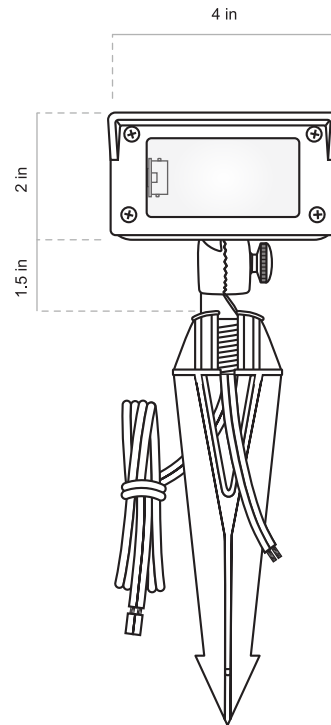

MODEL: FL50 | G4 BIPIN FLOOD LIGHT

Small linear G4 based wall wash light. Die-cast fixture uses a solid brass knuckle and thumbscrew to adjust to the ideal angle. Solid brass faceplate includes a polycarbonate lens and is secured with 4 color matched screws. Small plastic slotted stake is provided. Dual wire lead comes pre-connected to the ceramic socket. Ideal for washing walls, planter areas and pathways with a wide flood of light. Not ideal for high foot traffic areas.

SOCKET: G4 Bi-Pin, spring-loaded, ceramic, with dual contacts.

MOUNTING: Pre-installed standard 8" plastic ground stake (STAKE-P1). Slotted for easy removal without having to cut the wire lead.

WIRING: Pre-Installed dual 16AWG wire leads, primary 25' wire lead, and optional 18" wire lead for daisy chaining to other fixtures. Brown wire with aged brass finish, black wire with black overcoat.

WARRANTY: Lifetime warranty on fixture housing.

CERTIFICATIONS: Complies with the requirements of UL-1838 and CAN/CSA-C22.2 No. 250.7. Identified with the ETL & cETL Listed Mark.

DIMENSIONS:

Head Height _____ 2 inches

Head Width _____ 4 inches

Head Depth _____ 2.25 inches

Top of Stake to Knuckle _____ 1.5 inches

Ship Weight _____ 2.51 pounds

FINISH OPTIONS:

Aged Brass (Standard)
Premium Black Overcoat (Add -BLK)

G4 BIPIN LAMP OPTIONS: