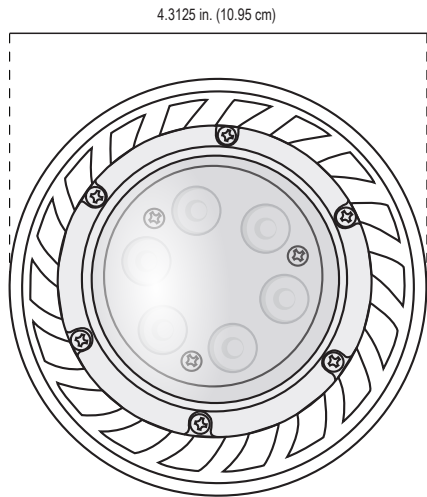

#### Category: Lamps

Lamp Diameter: 4.3125 in. (10.95 cm)

Lamp Height: 2.25 in. (5.715 cm)

Lamp Weight: 0.7 lbs (11.2 oz)

#### Specifications and Features

**Body:** Black Stainless Steel, Red Plastic Base

**Antenna:** Internal, 5 dB, 2.4 GHz

**Socket:** PAR36 socket with dual contacts

**Warranty:** 10 year warranty

**Wattage:** 2w - 7w