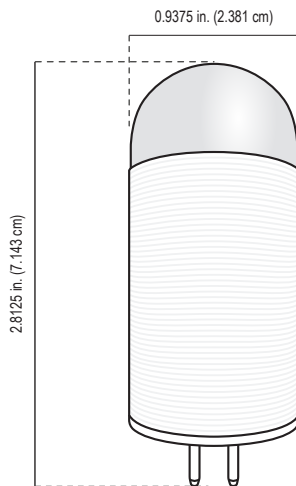

### Category: Lamps

Lamp Diameter: 0.9375 in. (2.381 cm)

Lamp Height: 2.8125 in. (7.143 cm)

Lamp Weight: 0.056 lbs (0.9 oz)

### Specifications and Features

**Wattage:** 1w - 2.5w

**Lumen Output:** 10-250 lumens

**Beam Spread:** 360° flood

**Operating Voltage Range:** 10v - 14v

**CRI:** RA>80

**Rated Hours:** 30,000

**Ambient Operating Temperature:** <72°C