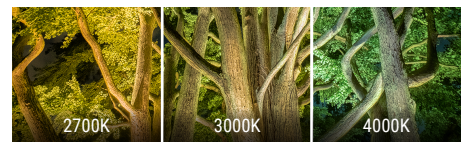

MODELS:

- **BT-ALLY-MR16** (Adjustable 2-4 Watts)
  MR16 RGBW Lamp, 40° Flood, 10-430 Lumens
- **BT-ALLY-G4** (Adjustable 1-2.5 Watts)
  G4 RGBW Lamp, 360° Spread, 10-250 Lumens
- **BT-ALLY-PAR36** (Adjustable 2-7 Watts)
  PAR36 RGBW Lamp, 45° Flood, 15-460 Lumens

Sunset Warm to Moonlight White